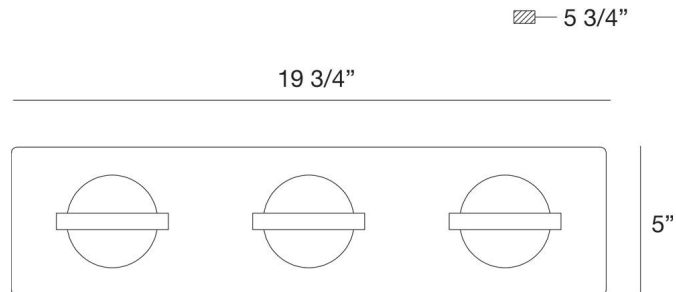

JOB NAME:

DATE:

TYPE:

COMMENTS:

LIGHT INFORMATION

Light Type	Integrated LED
CRI	90
Delivered Lumens	600
Color Temperature	3000K
LED Lifespan (L70)	20000
Number of Lights	3
Light Direction	Ambient
Dimming Method	Triac/Elv
Current Type	DC
Input Voltage	120
Total Wattage	15

DIMENSIONS & WEIGHT

Length (In)	19.75
Height (In)	5
Ext (In)	5.75
Weight (Lbs)	6.81

INSTALLATION

Mounting Type	J-Box
Rating	Damp
Hanging Support Type	J-Box

PRODUCT FINISH

Chrome

SHADE FINISH

Globe Clear Glass