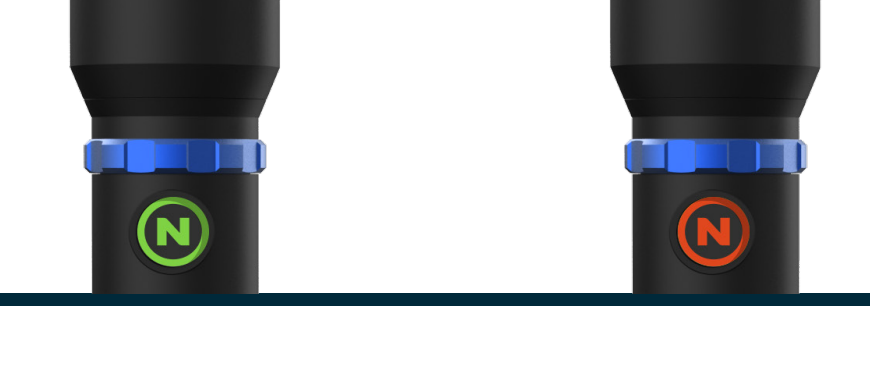

NEBO®

LUXTREME® MZ60

BLUELINE™

The Luxtreme® MZ60 BlueLine is a 1000 lumen flashlight with a light beam that can penetrate more than a half mile. It's perfect for outdoor enthusiasts, law-enforcement, and search and rescue.

WATERPROOF
1 METER • 30 MIN

AIRCRAFT GRADE
ALUMINUM

16X ADJUSTABLE
ZOOM

POWER
BANK

MODE
SELECTOR DIAL

WATERPROOF

Submersible in up to 1m of water for up to 30 minutes.

GETTING STARTED

Demo mode is deactivated automatically when the battery cover is removed for 10 seconds.

USB-C RECHARGEABLE

3 hour charge time with included cable.

WHEN CHARGING

N Pulsing Green: Charging
Steady Green: Fully Charged

WHEN IN USE

N Steady Orange: Battery more than 25%
Pulsing Orange: Battery less than 25%

MODE SELECT DIAL

Tactile mode selection.

OPERATION

POWER SELECT

Rotate select dial to cycle through light modes: High > Medium > Low