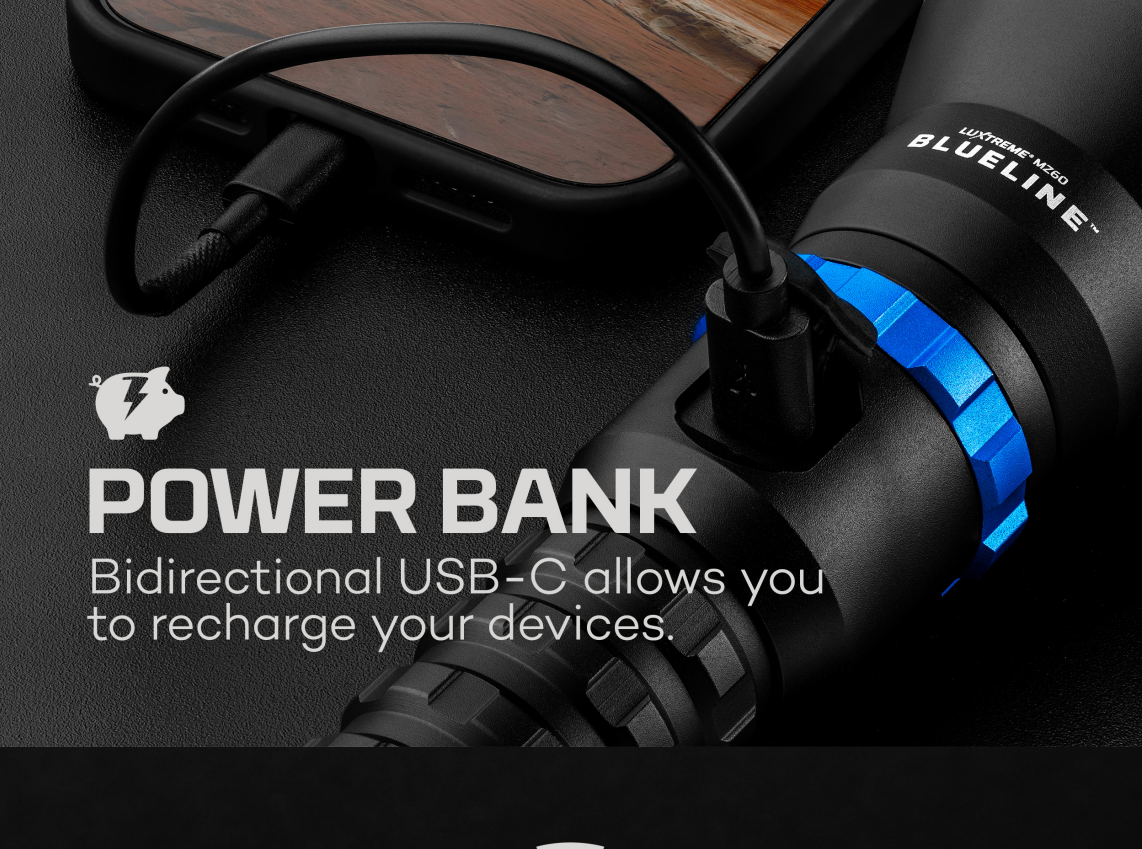

NEBO®

LUXTREME® MZ60

BLUELINE™

The Luxtreme® MZ60 BlueLine is a 1000 lumen flashlight with a light beam that can penetrate more than a half mile. It's perfect for outdoor enthusiasts, law-enforcement, and search and rescue.

Smart Power Control™ creates a seamless transition through light modes to extend battery life.

POWER BANK

Bidirectional USB-C allows you to recharge your devices.

16X ZOOM

Fully adjustable.

PRODUCT GUARANTEE