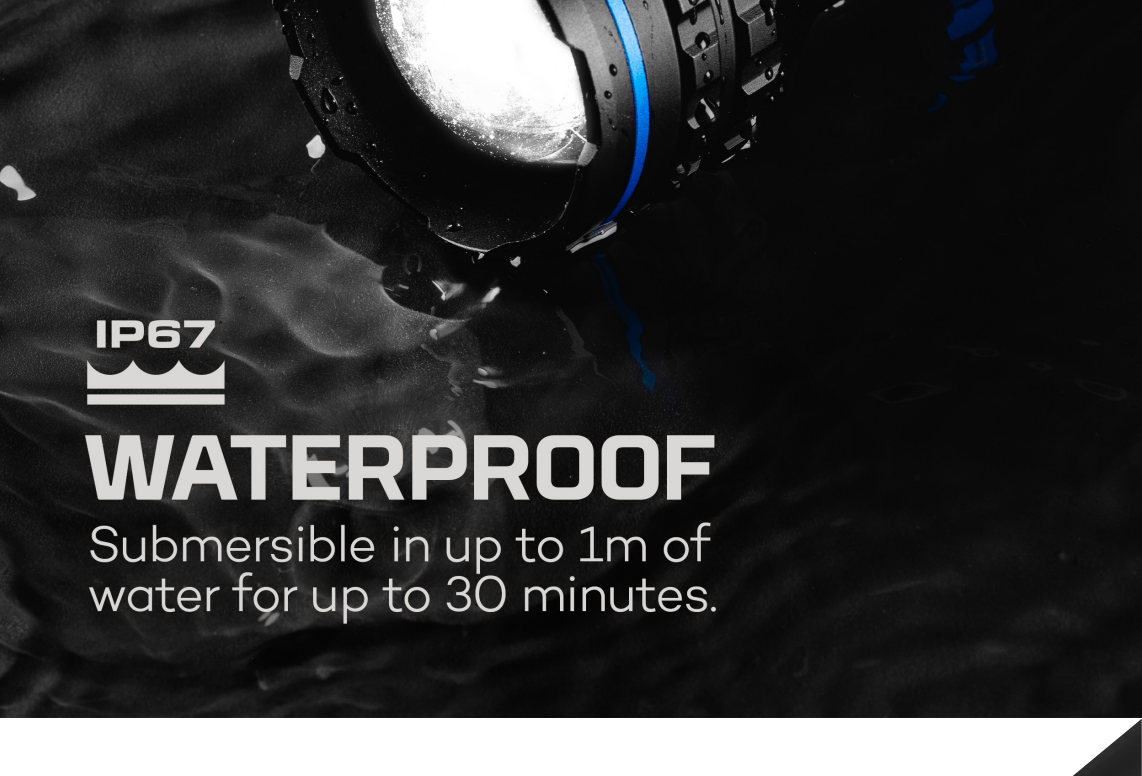

NEBO®

LUXTREME® MZ60

BLUELINE™

The Luxtreme® MZ60 BlueLine is a 1000 lumen flashlight with a light beam that can penetrate more than a half mile. It's perfect for outdoor enthusiasts, law-enforcement, and search and rescue.

WATERPROOF
1 METER • 30 MIN

AIRCRAFT GRADE
ALUMINUM

16X ADJUSTABLE
ZOOM

POWER
BANK

MODE
SELECTOR DIAL

WATERPROOF

Submersible in up to 1m of water for up to 30 minutes.

GETTING STARTED