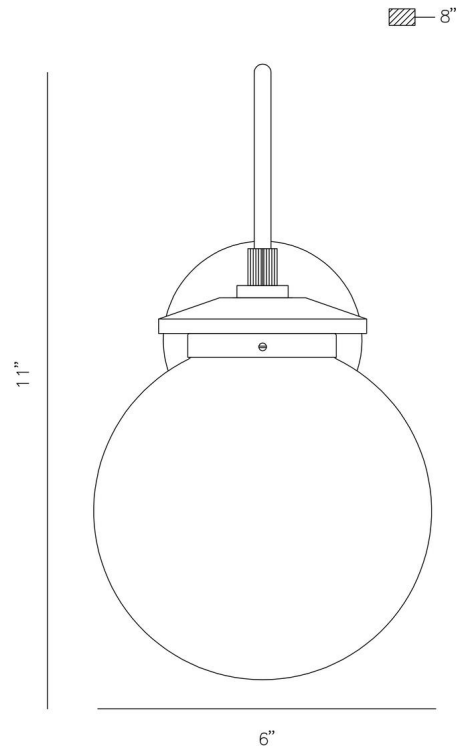

JOB NAME:

DATE:

TYPE:

COMMENTS:

LIGHT INFORMATION

Light Type	Integrated LED
CRI	90
Delivered Lumens	149
Color Temperature	3000K
LED Lifespan (L70)	20000
Light Direction	Ambient
Dimming Method	Triac/Elv
Current Type	AC
Input Voltage	120
Total Wattage	12

DIMENSIONS & WEIGHT

Height (In)	11
Diameter (In)	6
Ext (In)	8
Weight (Lbs)	2.09

INSTALLATION

Mounting Type	J-Box
Rating	Wet
Hanging Support Type	J-Box

PRODUCT FINISH

Powder Coat Black

SHADE FINISH

Globe Smoked Glass