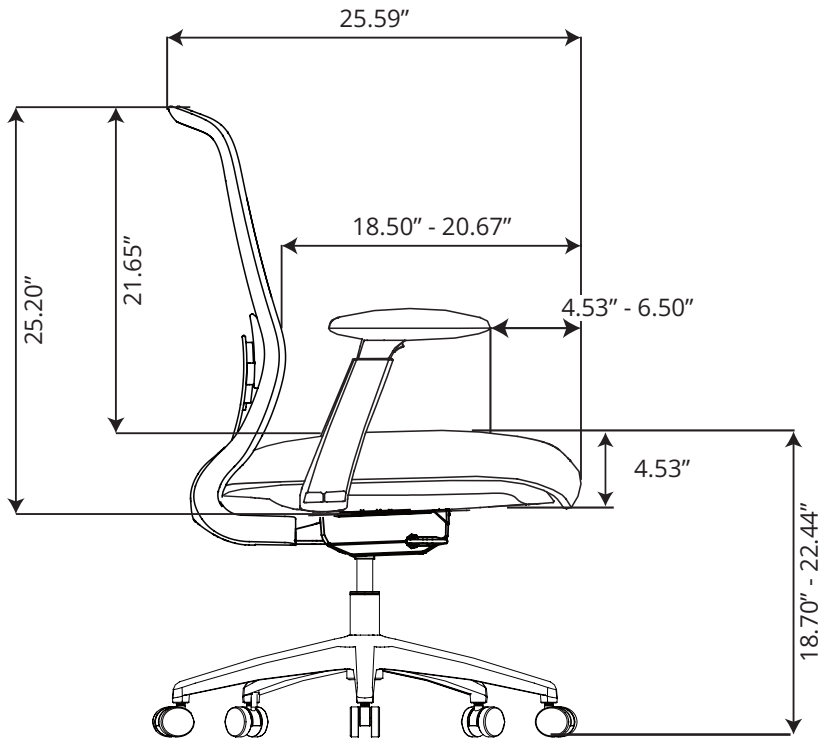

ALPHA 2.0

The **Alpha 2.0** by RightAngle® is a comfortable, design focused task chair boasting many ergonomic features. Experience comfort, quality, and durability at an affordable price point.

FEATURES

- Seat Slider (2" adjustment)
- Adjustable Lumbar Support (2" adjustment)
- 4D Arms
- Height Adjustable: 18.7" - 22.44" seat height
- Tilt Lock: 4 Positions
- Weight Activated Tilt Function

PRODUCT DIMENSIONS & SPECS

- Product Weight: 37.48 lbs
- Load Capacity: 275 lbs
- Arm Depth Adjustment: 1.96"
- Arm Height Adjustment: 2.36"
- Arm Width Adjustment: 0.39"
- Arm Swivel Adjustment: 10°
- Back Lumbar Adjustment: 1.96"
- Seat Depth Adjustment: 2.08"
- Back Fabric: Mesh
- Seat Fabric: Knitted
- 94% post-use material recyclability
- Testing: BIFMA x5.1-2017, ISTA-3A, CA117-Foam, CA117-Fabric
- Made in China