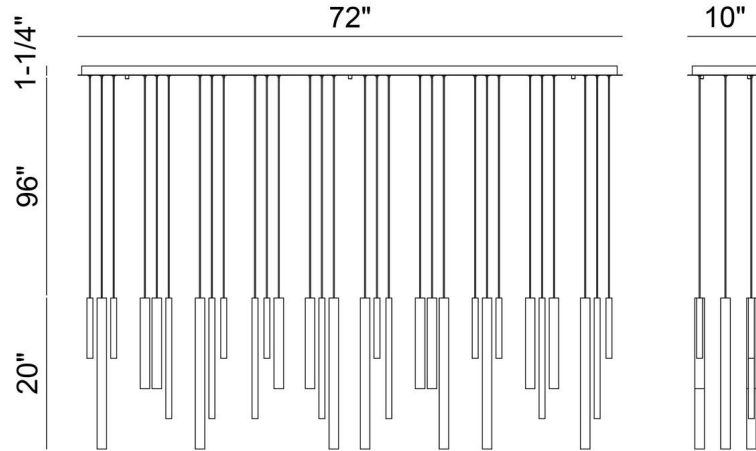

JOB NAME:

DATE:

TYPE:

COMMENTS:

LIGHT INFORMATION

Light Type	Integrated LED
CRI	93
Delivered Lumens	1200
Color Temperature	3000K
LED Lifespan (L70)	20000
Number of Lights	30
Light Direction	Down
Dimming Method	Triac/Elv
Current Type	DC
Input Voltage	120
Total Wattage	35

DIMENSIONS & WEIGHT

Length (In)	72
Width (In)	10
Height (In)	20
Min Height (In)	44.75
Max Height (In)	120.75
Weight (Lbs)	41.15

INSTALLATION

Mounting Type	J-Box
Rating	Dry
Hanging Support Type	Aircraft Cable