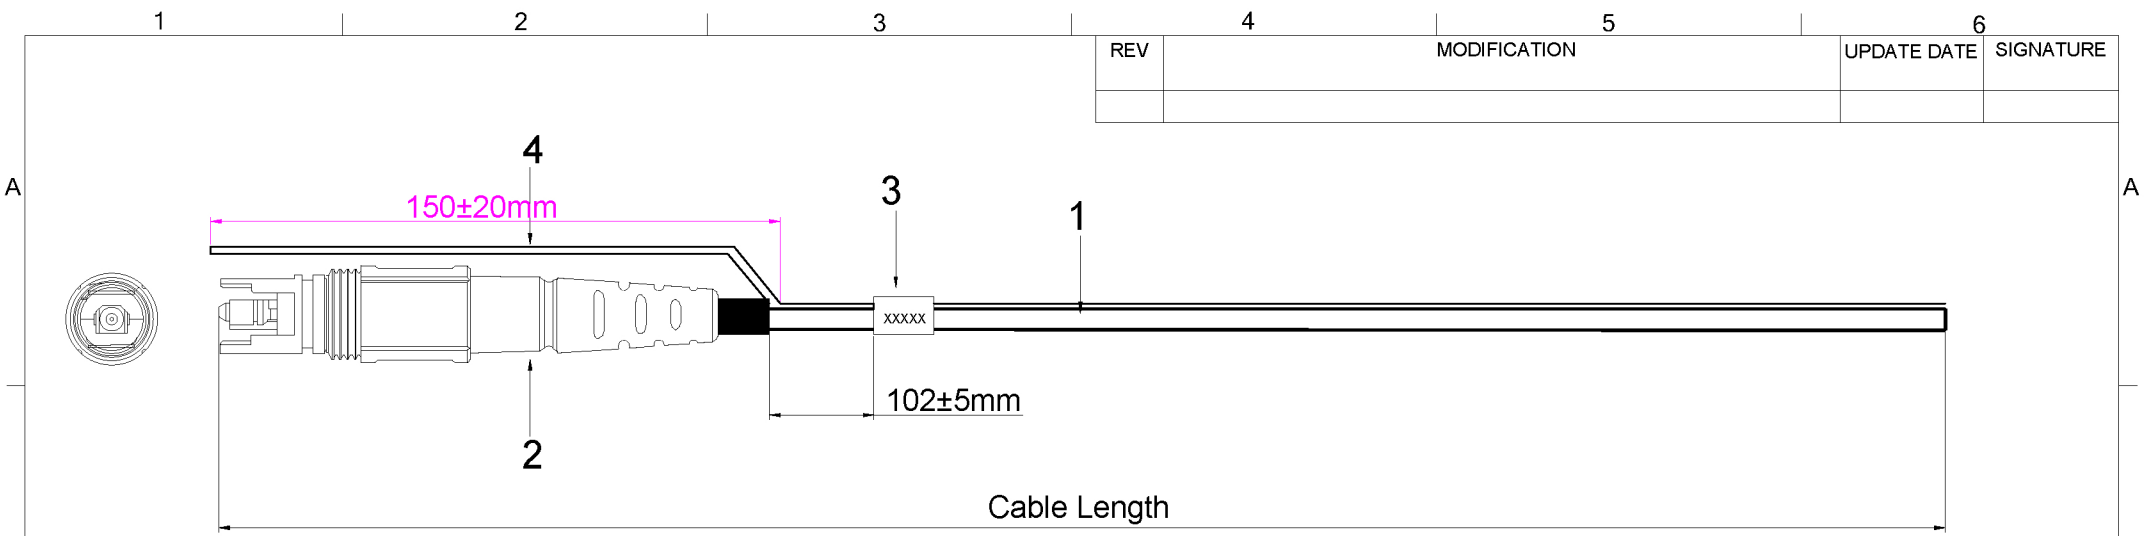

REV	MODIFICATION	UPDATE DATE	SIGNATURE

Cable Length	Tolerance
Cable Length < 1M	5cm
1M ≤ Cable Length < 10M	15cm
10M ≤ Cable Length < 50M	30cm
Cable Length ≥ 50M	Cable Length * 1%

Notes:  
 Insertion Loss ≤ 0.30dB  
 Return Loss ≥ 60dB

4	A/R		Bare copper Conductor
3	1		Cable label
2	1		Optitap compatible-SC/APC SM Simplex Connector (Black Housing Black Boot) Compatible with Corning, Optitap connector
1	A/R		Ø9.8*8.0*4.5mm, Singlemode 9/125 G657A1, Drop Cable, PE, Color: Black

ITEM	QTY	P/N	SPECIFICATIONS								
			DRAW	Wenhui Chen	DATE	11-01-2021	TITLE: Pigtail Optitap Compatible-SC/APC Singlemode				
			CHECK	WEN ZHU LIAO	APPROVED		CUSTOMER NO	DWG NO	0171-069	REV	A