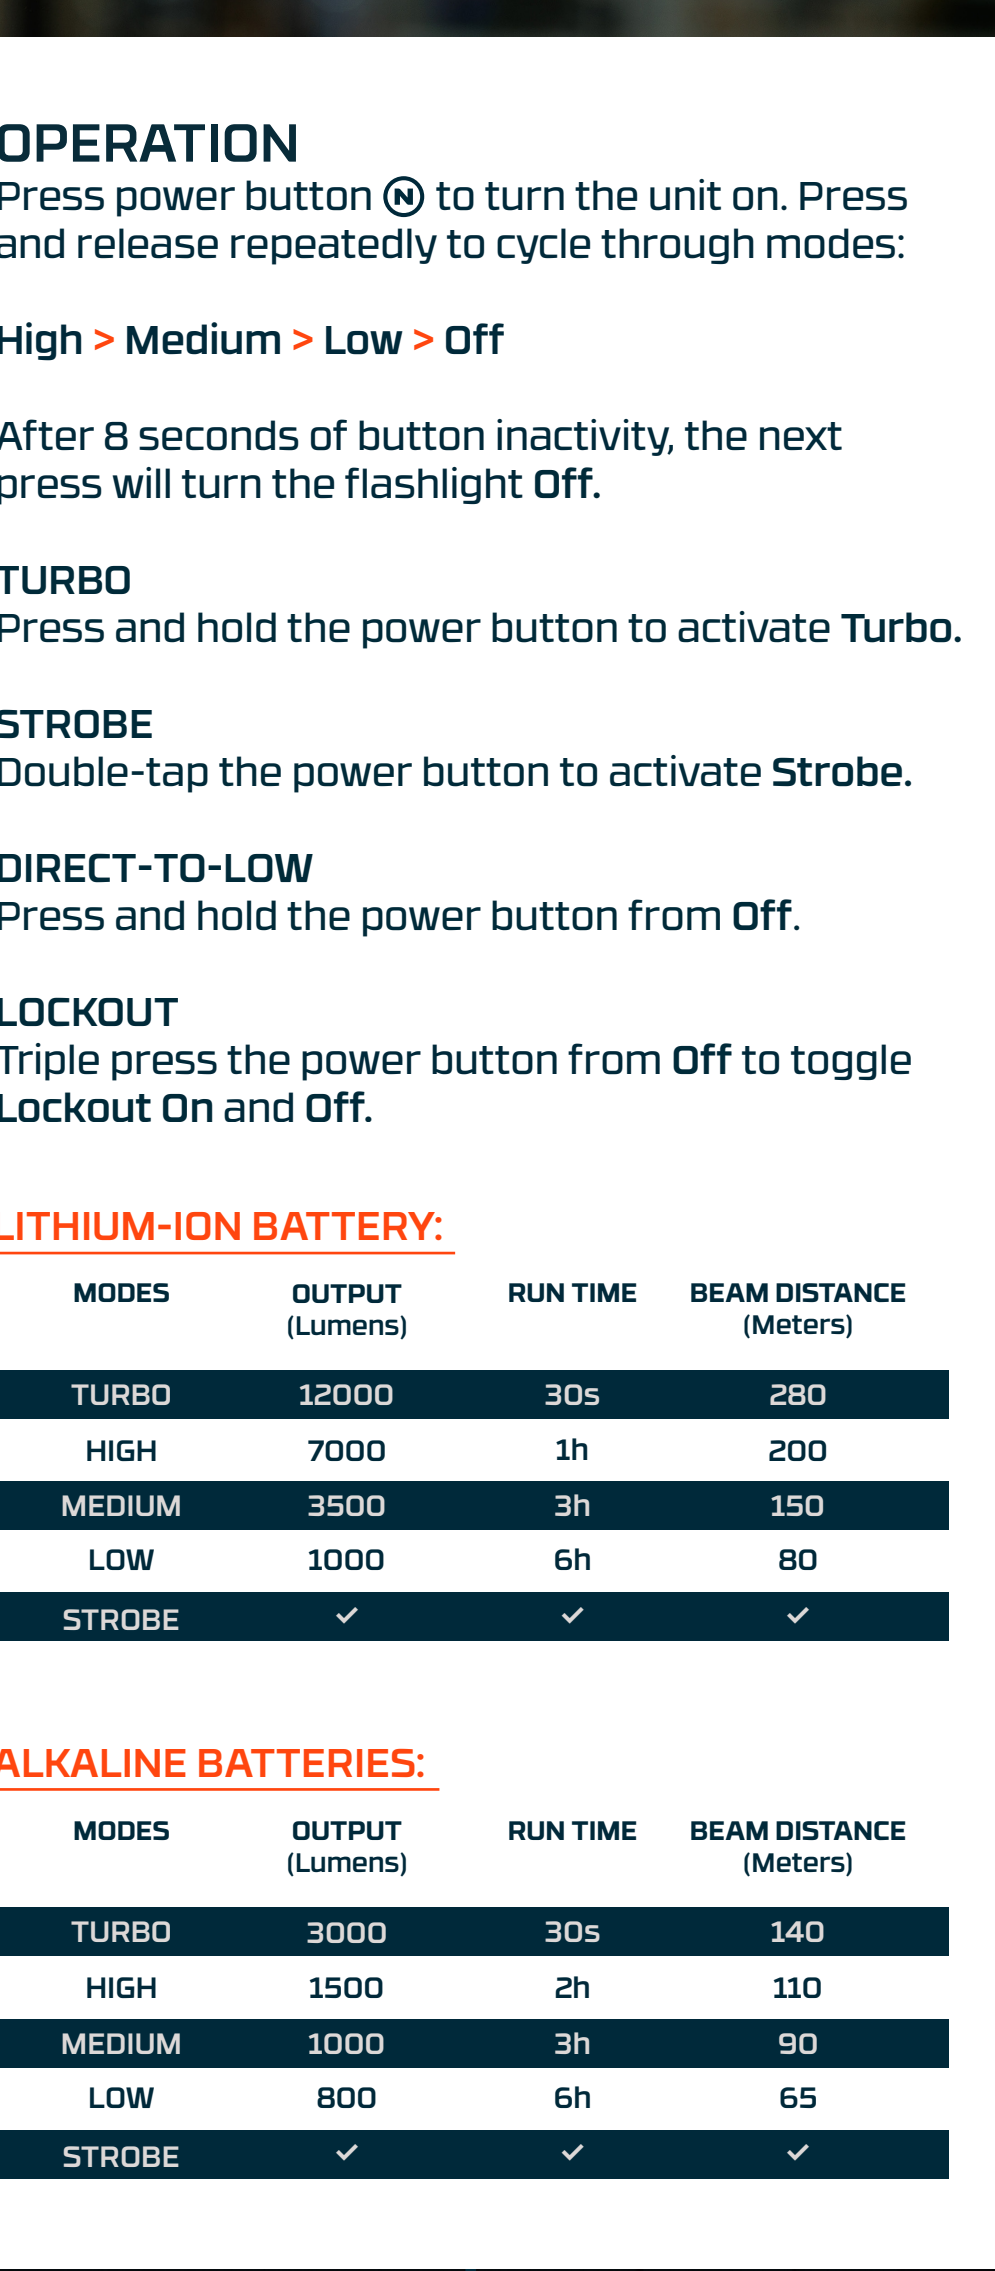

12,000 MAX LUMENS

Five light modes and up to 6 hour runtime

OPERATION

Press power button **Ⓝ** to turn the unit on. Press and release repeatedly to cycle through modes:

High > Medium > Low > Off

After 8 seconds of button inactivity, the next press will turn the flashlight **Off**.

TURBO

Press and hold the power button to activate **Turbo**.

STROBE

Double-tap the power button to activate **Strobe**.

DIRECT-TO-LOW

Press and hold the power button from **Off**.

LOCKOUT

Triple press the power button from **Off** to toggle **Lockout On and Off**.

LITHIUM-ION BATTERY:

MODES	OUTPUT (Lumens)	RUN TIME	BEAM DISTANCE (Meters)
TURBO	12000	30s	280
HIGH	7000	1h	200
MEDIUM	3500	3h	150
LOW	1000	6h	80
STROBE	✓	✓	✓

ALKALINE BATTERIES:

MODES	OUTPUT (Lumens)	RUN TIME	BEAM DISTANCE (Meters)
TURBO	3000	30s	140
HIGH	1500	2h	110
MEDIUM	1000	3h	90
LOW	800	6h	65
STROBE	✓	✓	✓