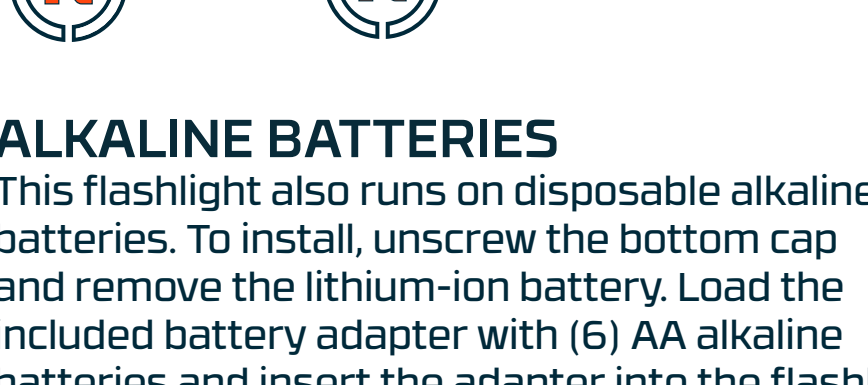

NEBO®

LEO™ 12000 FLEX

The Leo 12,000 Flex is a durable, flex-powered, 12,000 lumen flashlight with 5 light modes, 3x adjustable zoom, and integrated power bank.

FLEX-POWER™

3X ADJUSTABLE ZOOM

**IPX7 WATERPROOF
1 METER · 30 MIN**

INTEGRATED POWER BANK

FLEX-POWER™ TECHNOLOGY

Hybrid power system that operates on the included rechargeable battery or 6 AA batteries*

*Battery portrayed is for NEBO LEO™ 7500

CHARGING INSTRUCTIONS

To charge, connect the flashlight to a power source using the included USB cable.

POWER INDICATOR

The outer ring of the power button is divided into 4 segments representing the current battery level.

ALKALINE BATTERIES

This flashlight also runs on disposable alkaline batteries. To install, unscrew the bottom cap and remove the lithium-ion battery. Load the included battery adapter with (6) AA alkaline batteries and insert the adapter into the flashlight. Reinstall the bottom cap.

BATTERY ADAPTER

DO NOT mix old and new batteries.

DO NOT mix alkaline, standard (carbon-zinc), or rechargeable (Ni-Cad, Ni-MH, etc.) batteries.

12,000 MAX LUMENS

Five light modes and up to 6 hour runtime

OPERATION

Press power button **Ⓝ** to turn the unit on. Press and release repeatedly to cycle through modes:

High > Medium > Low > Off

After 8 seconds of button inactivity, the next press will turn the flashlight **Off**.

TURBO

Press and hold the power button to activate **Turbo**.

STROBE

Double-tap the power button to activate **Strobe**.

DIRECT-TO-LOW

Press and hold the power button from **Off**.

LOCKOUT

Triple press the power button from **Off** to toggle **Lockout On and Off**.

LITHIUM-ION BATTERY:

MODES	OUTPUT (Lumens)	RUN TIME	BEAM DISTANCE (Meters)
TURBO	12000	30s	280
HIGH	7000	1h	200
MEDIUM	3500	3h	150
LOW	1000	6h	80
STROBE	✓	✓	✓

ALKALINE BATTERIES: