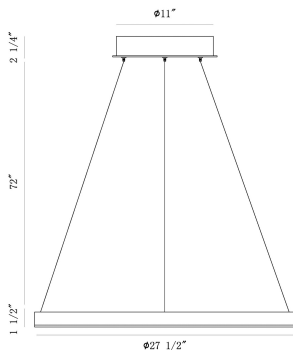

SPUNTO, 28IN INTEGRATED LED PENDANT CHANDELIER

PRODUCT DETAILS

| | | |
|-------------------------|---|-------------|
| No. | : | 31471-027 |
| Product Color | : | MATTE BLACK |
| Product Material | : | METAL |
| Shade / Accent Colour | : | WHITE |
| Shade / Accent Material | : | GLASS |
| Length | : | 27.5" |
| Width | : | 27.5" |
| Diameter | : | 27.5" |
| Height | : | 1.5" |
| Overall Height | : | 75.25" |
| Weight | : | 12.1LBS |

LIGHT SOURCE DETAILS

| | | |
|-------------------|---|----------------------|
| Number of Bulbs | : | 1 |
| Light Source | : | LED |
| Light Source Type | : | INTEGRATED LED / LED |
| Input Voltage | : | 120V |
| Bulb Voltage | : | 120V |
| Socket Type | : | INTEGRATED / LED |
| Wattage | : | 1 X 34W |
| Total Wattage | : | 34W |
| Delivered Lumens | : | 1352LM |
| Kelvin | : | 3000K |
| CRI | : | 90 |
| Bulb Included | : | YES |
| Dimmable | : | YES |

TECHNICAL DETAILS

| | | |
|---------------------------|---|---|
| Light Direction | : | DOWN |
| Hanging Support Type | : | AIRCRAFT CABLE |
| Canopy / Backplate Height | : | 2.5" |
| Canopy / Backplate Dia. | : | 11" |
| Adjustable Lamp Head | : | NO |
| IP Rating | : | IP22 |
| Location | : | DRY |
| Approval | : |  |
| Title 24 | : | YES |
| Beam Angle | : | 360 |