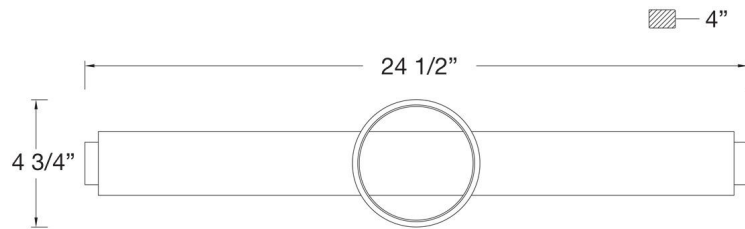

JOB NAME:

DATE:

TYPE:

COMMENTS:

LIGHT INFORMATION

Light Type	Integrated LED
CRI	90
Delivered Lumens	1500
Color Temperature	3000K
LED Lifespan (L70)	20000
Light Direction	Ambient
Dimming Method	Triac/Elv
Current Type	DC
Input Voltage	120
Total Wattage	27

DIMENSIONS & WEIGHT

Length (In)	25
Height (In)	4.75
Ext (In)	4
Weight (Lbs)	3.7

INSTALLATION

Mounting Type	J-Box
Rating	Damp
Hanging Support Type	J-Box

PRODUCT FINISH

Matte Black

SHADE FINISH

Cylindrical White Glass