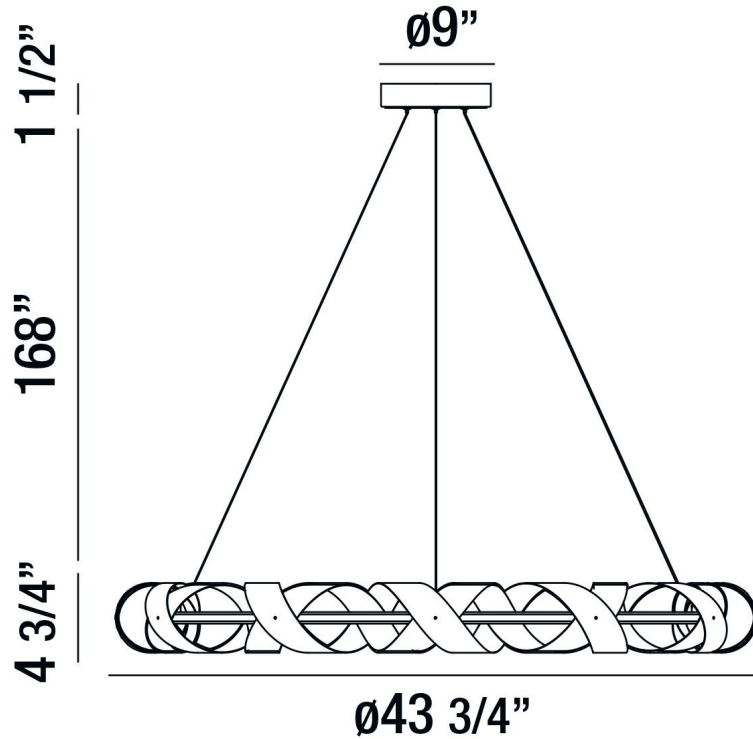

JOB NAME:

DATE:

TYPE:

COMMENTS:

LIGHT INFORMATION

Light Type	Integrated LED
CRI	80
Delivered Lumens	815
Color Temperature	3000K
LED Lifespan (L70)	20000
Light Direction	Down
Dimming Method	Triac/Elv
Current Type	AC
Input Voltage	120
Total Wattage	60

DIMENSIONS & WEIGHT

Height (In)	4.75
Min Height (In)	31.25
Max Height (In)	174.25
Diameter (In)	43.75
Weight (Lbs)	12.52

INSTALLATION

Mounting Type	J-Box
Rating	Dry
Hanging Support Type	Aircraft Cable

PRODUCT FINISH