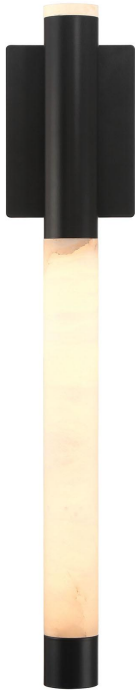

JOB NAME:

DATE:

TYPE:

COMMENTS:

50123-025

LIGHT INFORMATION

Light Type	Integrated LED
CRI	90
Delivered Lumens	1431
Color Temperature	3000K
LED Lifespan (L70)	52000
Light Direction	Ambient
Dimming Method	Triac
Current Type	DC
Input Voltage	120-277
Total Wattage	21

DIMENSIONS & WEIGHT

Width (In)	4.75
Height (In)	24
Ext (In)	3.63
Weight (Lbs)	6.44

INSTALLATION

Mounting Type	J-Box
Rating	Wet (IP65)
Hanging Support Type	J-Box

PRODUCT FINISH

Matte Black

SHADE FINISH

Alabaster

PRODUCT FEATURES

This product is crafted from natural stone; inherent variations in color, pattern, and texture are to be expected.

CERTIFICATIONS & COMPLIANCE