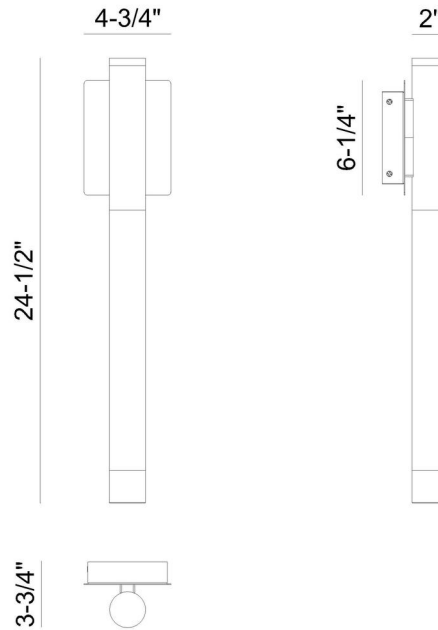

JOB NAME:

DATE:

TYPE:

COMMENTS:

50123-025

LIGHT INFORMATION

Light Type	Integrated LED
CRI	90
Delivered Lumens	1431
Color Temperature	3000K
LED Lifespan (L70)	52000
Light Direction	Ambient
Dimming Method	Triac
Current Type	DC
Input Voltage	120-277
Total Wattage	21

DIMENSIONS & WEIGHT

Width (In)	4.75
Height (In)	24
Ext (In)	3.63
Weight (Lbs)	6.44

INSTALLATION

Mounting Type	J-Box
Rating	Wet (IP65)
Hanging Support Type	J-Box

PRODUCT FINISH

Matte Black

SHADE FINISH

Alabaster