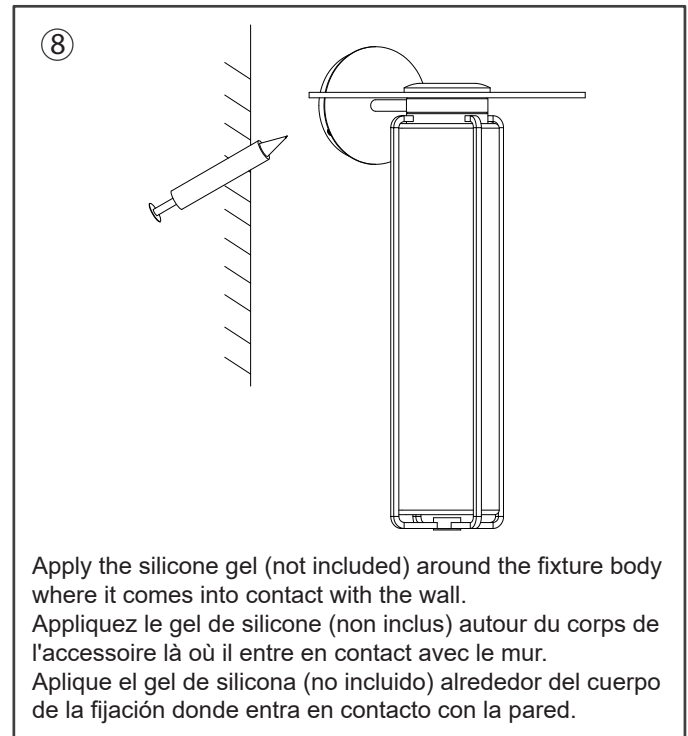

EUROfase

Customer Service & Tech Support: (905) 695-2147

Email: Info@eurofase.com

33 West Beaver Creek Rd, Richmond Hill, Ontario Canada L4B 1L8