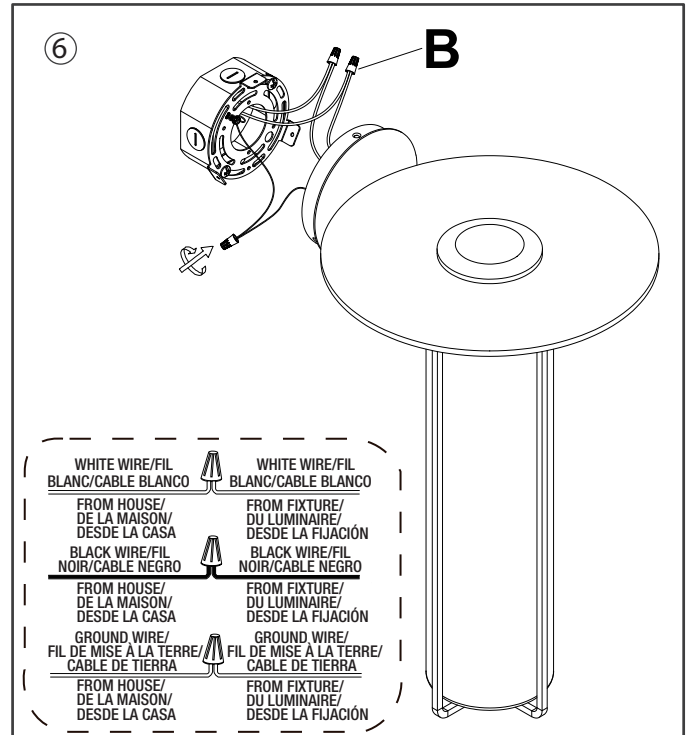

EUROfase

Customer Service & Tech Support: (905) 695-2147

Email: Info@eurofase.com

33 West Beaver Creek Rd, Richmond Hill, Ontario Canada L4B 1L8