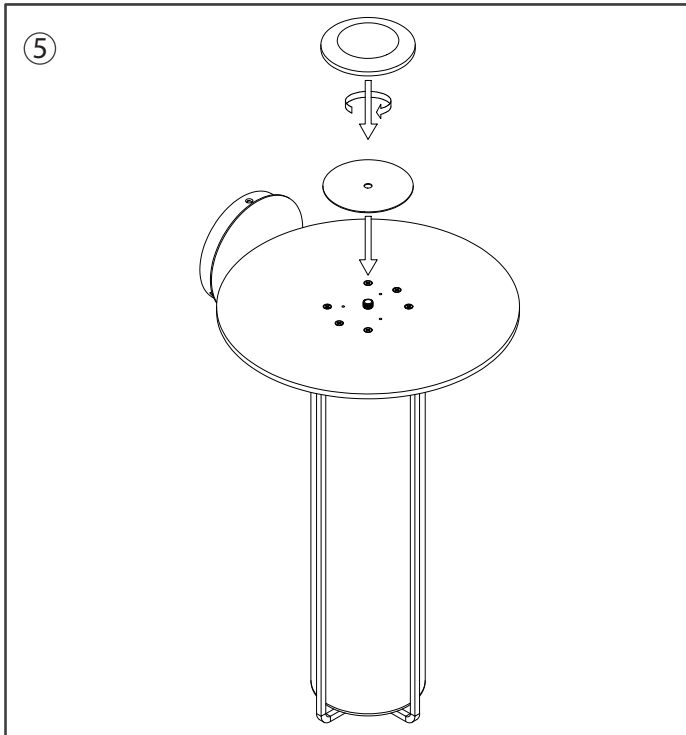

EUROfase

Customer Service & Tech Support: (905) 695-2147

Email: Info@eurofase.com

33 West Beaver Creek Rd, Richmond Hill, Ontario Canada L4B 1L8