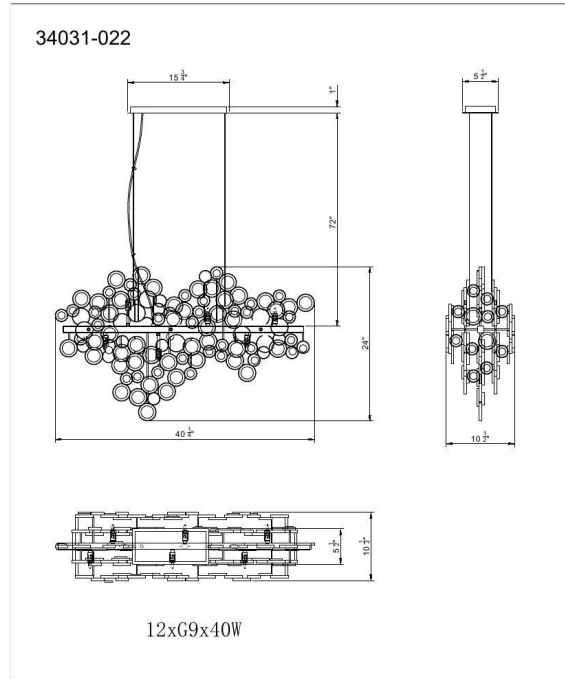

JOB NAME:

DATE:

TYPE:

COMMENTS:

LIGHT INFORMATION

Light Type	Bulb
Bulb Socket	G9
Bulb Shape	G9
Number of Lights	12
Light Direction	Ambient
Dimming Method	Triac/Elv
Current Type	AC
Input Voltage	120
Total Wattage	720

DIMENSIONS & WEIGHT

Length (In)	40.25
Width (In)	10.5
Height (In)	24
Min Height (In)	45
Max Height (In)	97
Weight (Lbs)	38

PRODUCT FINISH

Gold

SHADE FINISH

Cluster Amber Glass

CERTIFICATIONS & COMPLIANCE

INSTALLATION