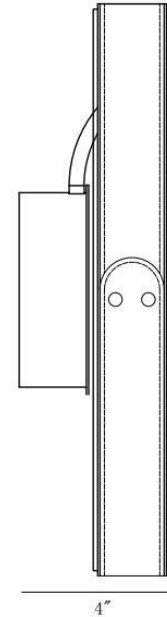

JOB NAME:

DATE:

TYPE:

COMMENTS:

LIGHT INFORMATION

Light Type	Integrated LED
CRI	90
Delivered Lumens	955
Color Temperature	3500K
LED Lifespan (L70)	20000
Light Direction	Ambient
Dimming Method	Triac/Elv
Current Type	DC
Input Voltage	120
Total Wattage	38

DIMENSIONS & WEIGHT

Height (In)	4
Diameter (In)	15
Weight (Lbs)	3.81

INSTALLATION

Mounting Type	J-Box
Rating	Dry
Hanging Support Type	J-Box

PRODUCT FINISH

Matte Grey

SHADE FINISH

Circle White Acrylic