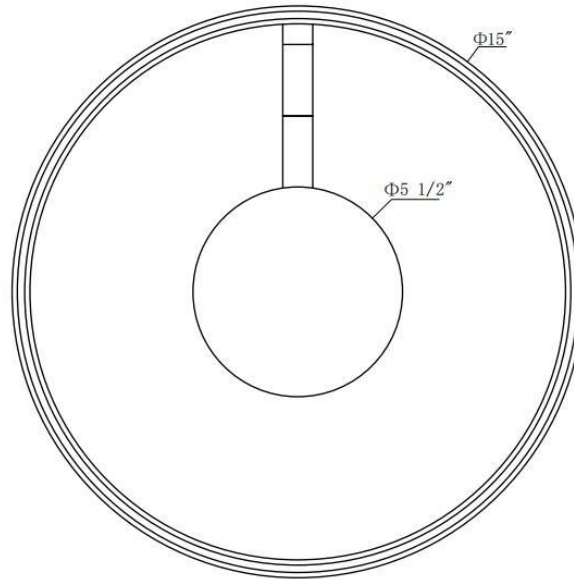

JOB NAME:

DATE:

TYPE:

COMMENTS:

LIGHT INFORMATION

Light Type	Integrated LED
CRI	90
Delivered Lumens	955
Color Temperature	3500K
LED Lifespan (L70)	20000
Light Direction	Ambient
Dimming Method	Triac/Elv
Current Type	DC
Input Voltage	120
Total Wattage	38

DIMENSIONS & WEIGHT

Height (In)	4
Diameter (In)	15
Weight (Lbs)	3.81

INSTALLATION

Mounting Type	J-Box
Rating	Dry
Hanging Support Type	J-Box

PRODUCT FINISH

Matte Grey

SHADE FINISH

Circle White Acrylic