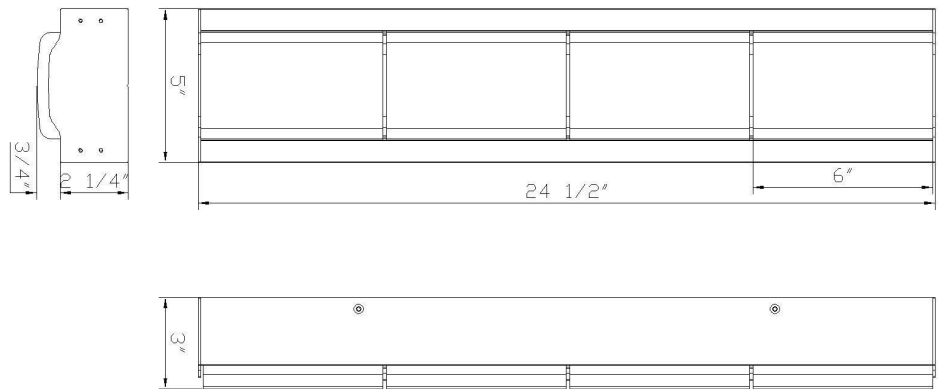

JOB NAME:

DATE:

TYPE:

COMMENTS:

LIGHT INFORMATION

Light Type	Integrated LED
CRI	90
Delivered Lumens	963
Color Temperature	3000K
LED Lifespan (L70)	52000
Number of Lights	1
Light Direction	Ambient
Dimming Method	Triac
Current Type	AC
Input Voltage	120
Total Wattage	30

DIMENSIONS & WEIGHT

Width (In)	24.5
Height (In)	5
Ext (In)	3
Weight (Lbs)	8.05

INSTALLATION

Mounting Type	J-Box
Rating	Dry
Hanging Support Type	J-Box

PRODUCT FINISH

Antique Brass

SHADE FINISH

White Strie Glass