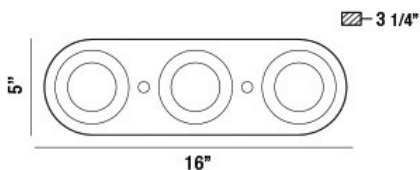

NYMARK, 16" CEILING MOUNT

PRODUCT DETAILS

No.	:	33618-021
Product Color	:	BLACK
Shade / Accent Colour	:	BLACK
Length	:	16"
Width	:	5"
Height	:	3.25"
Weight	:	5LBS

LIGHT SOURCE DETAILS

Number of Bulbs	:	3
Light Source	:	LED
Light Source Type	:	INTEGRATED LED
Input Voltage	:	120V
Bulb Voltage	:	36-41V
Wattage	:	3 X 10W
Total Wattage	:	30W
Kelvin	:	3000K
CRI	:	80+
Bulb Included	:	YES
Dimmable	:	YES

OPTIONS AVAILABLE

ITEM NO.	FINISH	SHADE
33618-012	WHITE	WHITE
33618-021	BLACK	BLACK

TECHNICAL DETAILS

Canopy / Backplate Length	:	16"
Canopy / Backplate Height	:	3.5"
Canopy / Backplate Width	:	5.25"
IP Rating	:	20
Location	:	DAMP
Approval	:	
Beam Angle	:	60 DEGREE