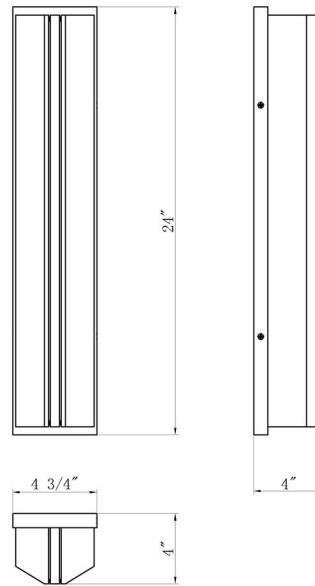

JOB NAME:

DATE:

TYPE:

COMMENTS:

EF-LD-LANGFRED-49025

LIGHT INFORMATION

Light Type	Integrated LED
CRI	90
Delivered Lumens	745
Color Temperature	3000K
LED Lifespan (L70)	52000
Light Direction	Ambient
Dimming Method	Triac/Elv
Current Type	AC
Input Voltage	120
Total Wattage	22

DIMENSIONS & WEIGHT

Width (In)	4.75
Height (In)	24
Ext (In)	3.9
Weight (Lbs)	17.63

INSTALLATION

Mounting Type	J-Box
Rating	Wet
Hanging Support Type	J-Box

PRODUCT FINISH

Gold

SHADE FINISH

Clear Glass

CERTIFICATIONS & COMPLIANCE