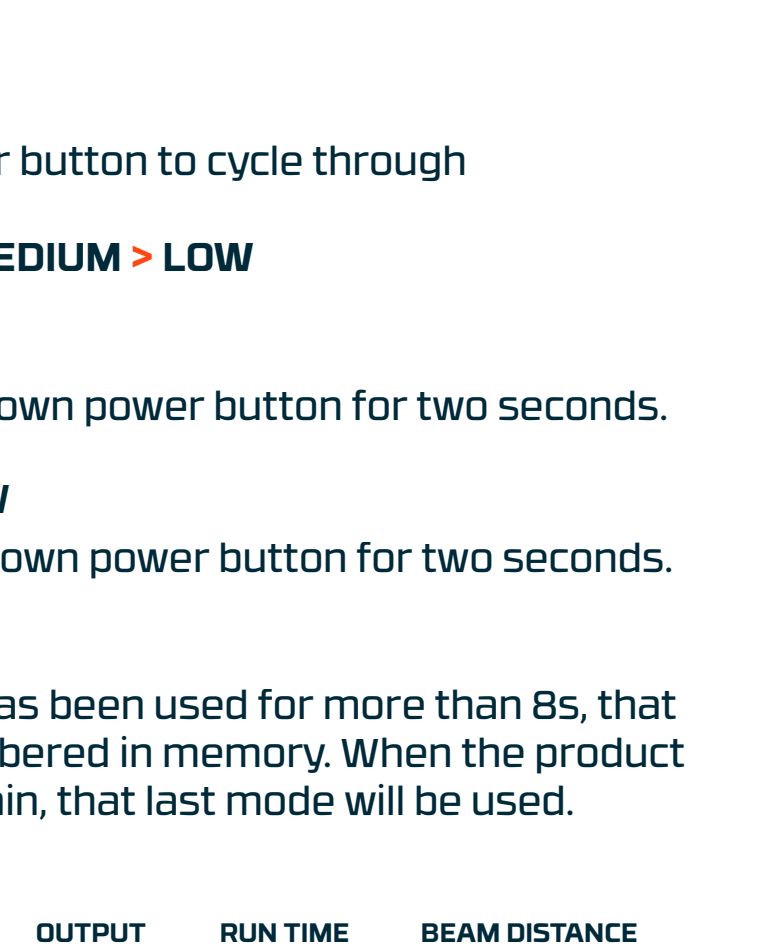

4 LIGHT MODES

Up to 7 hour runtime.

OPERATION

POWER SELECT

Press the power button to cycle through light modes.

OFF > HIGH > MEDIUM > LOW

TURBO MODE

From On, hold down power button for two seconds.

DIRECT-TO-LOW

From Off, hold down power button for two seconds.

MEMORY

When a mode has been used for more than 8s, that mode is remembered in memory. When the product is turned on again, that last mode will be used.

MODES	OUTPUT (Lumens)	RUN TIME (Hours)	BEAM DISTANCE (Meters/Yards)
TURBO	350	10s	73 / 79
HIGH	200	1.5	61 / 66
MEDIUM	80	3	37 / 40
LOW	20	7	19 / 20

Smart Power Control™ creates a seamless transition through light modes to extend battery life.