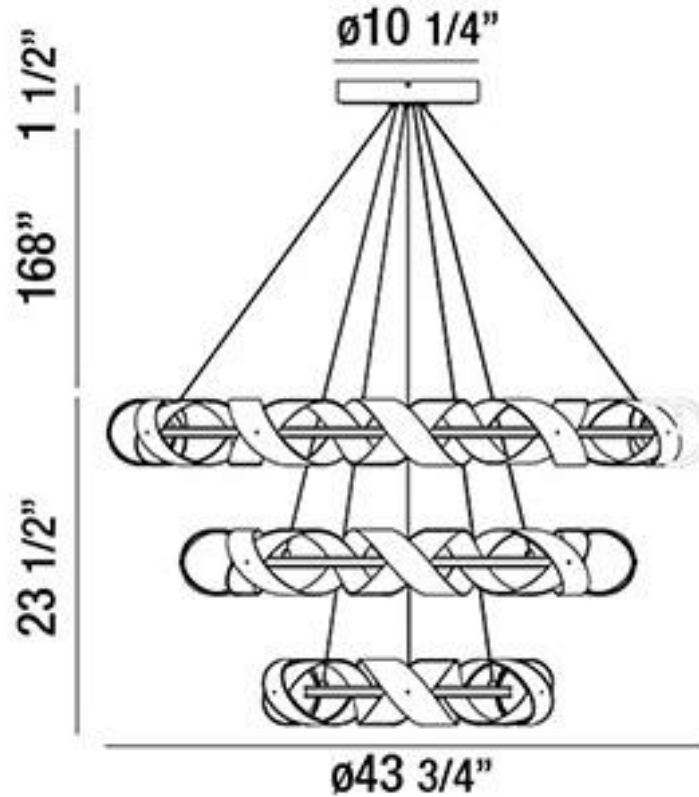

## LIGHT INFORMATION

Light Type	Integrated LED
CRI	80
Delivered Lumens	3460
Color Temperature	3000K
LED Lifespan (L70)	20000
Number of Lights	3
Light Direction	Down
Dimming Method	Triac/Elv
Current Type	AC
Input Voltage	120
Total Wattage	120

## DIMENSIONS & WEIGHT

Height (In)	23.5
Min Height (In)	50
Max Height (In)	193
Diameter (In)	43.75
Weight (Lbs)	27.09