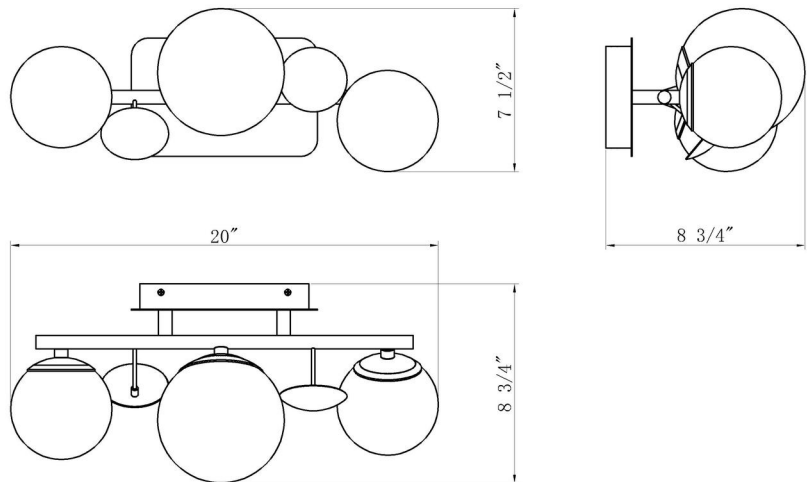

JOB NAME:

DATE:

TYPE:

COMMENTS:

EF-LD-VINE-49085

LIGHT INFORMATION

Light Type	Integrated LED
CRI	90
Delivered Lumens	1825
Color Temperature	3000K
LED Lifespan (L70)	52000
Number of Lights	3
Light Direction	Ambient
Dimming Method	Triac/Elv
Current Type	DC
Input Voltage	120-277
Total Wattage	24

DIMENSIONS & WEIGHT

Width (In)	20
Height (In)	7.5
Ext (In)	8.75
Weight (Lbs)	5.29

INSTALLATION

Mounting Type	J-Box
Rating	Damp
Hanging Support Type	J-Box

PRODUCT FINISH

Gold

SHADE FINISH

Opal Glass