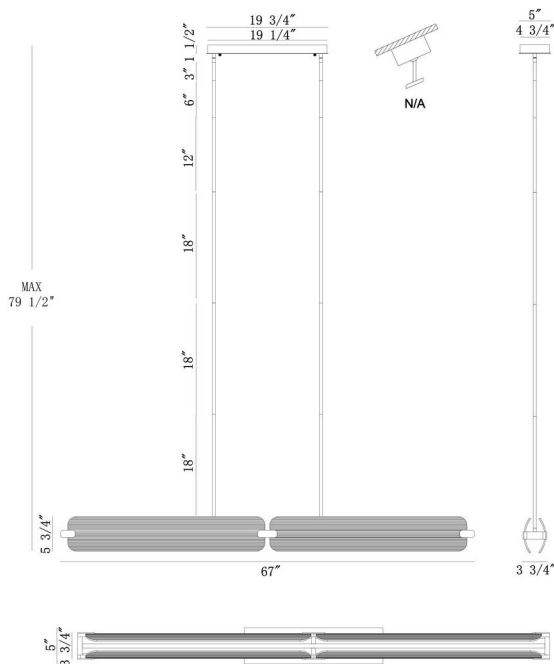

JOB NAME:

DATE:

TYPE:

COMMENTS:

LIGHT INFORMATION

Light Type	Integrated LED
CRI	90
Delivered Lumens	967
Color Temperature	3000K
LED Lifespan (L70)	52000
Number of Lights	4
Light Direction	Multi
Dimming Method	Triac/Elv
Current Type	DC
Input Voltage	120-277
Total Wattage	78

DIMENSIONS & WEIGHT

Length (In)	67
Width (In)	5.1
Height (In)	5.75
Weight (Lbs)	26.72

INSTALLATION

Mounting Type	J-Box
Rating	Dry
Hanging Support Type	Rod

PRODUCT FINISH

Matte Black

SHADE FINISH

Smoked Glass