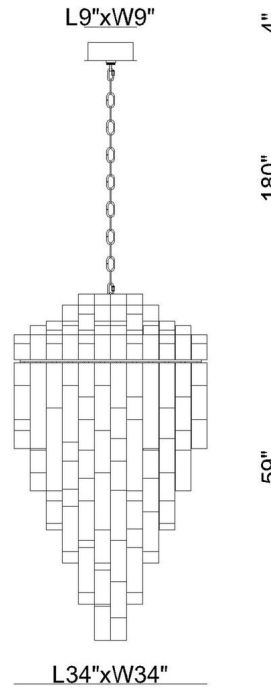

JOB NAME:

DATE:

TYPE:

COMMENTS:

LIGHT INFORMATION

Light Type	Bulb
Bulb Socket	E26
Bulb Shape	T10
Number of Lights	46
Light Direction	Ambient
Dimming Method	Triac/Elv
Current Type	AC
Input Voltage	120
Total Wattage	690

DIMENSIONS & WEIGHT

Length (In)	34
Width (In)	34
Height (In)	59
Min Height (In)	66
Max Height (In)	243
Weight (Lbs)	368.8

PRODUCT FINISH

Chrome

SHADE FINISH

Rectangular Mixed Glass

CERTIFICATIONS & COMPLIANCE