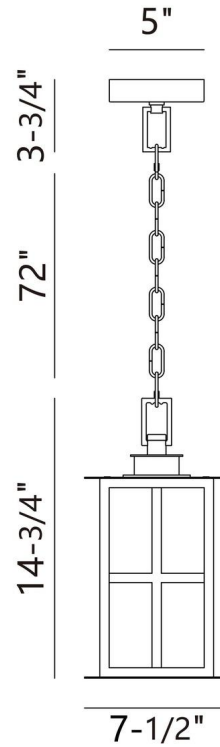

JOB NAME:

DATE:

TYPE:

COMMENTS:

LIGHT INFORMATION

Light Type	Integrated LED
CRI	90
Delivered Lumens	575
Color Temperature	3000K
LED Lifespan (L70)	20000
Light Direction	Ambient
Dimming Method	Triac/Elv
Current Type	DC
Input Voltage	120
Total Wattage	12

DIMENSIONS & WEIGHT

Length (In)	7.5
Width (In)	7.5
Height (In)	16
Min Height (In)	22.18
Max Height (In)	91.17
Ext (In)	9.25
Weight (Lbs)	10.8

PRODUCT FINISH

Brass-Black Mix

SHADE FINISH

Rectangular Pane Clear Glass