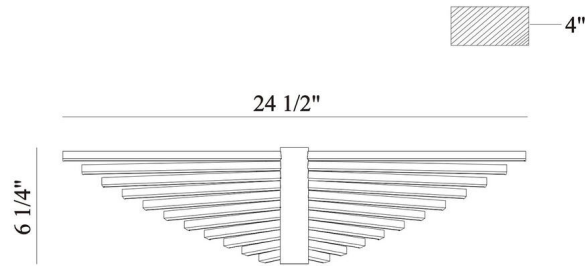

JOB NAME:

DATE:

TYPE:

COMMENTS:

LIGHT INFORMATION

Light Type	Integrated LED
CRI	90
Delivered Lumens	186
Color Temperature	3000K
LED Lifespan (L70)	20000
Light Direction	Ambient
Dimming Method	Triac/Elv
Current Type	DC
Input Voltage	120
Total Wattage	26

DIMENSIONS & WEIGHT

Length (In)	24.5
Height (In)	6.25
Ext (In)	4
Weight (Lbs)	3.31

INSTALLATION

Mounting Type	J-Box
Rating	Dry
Hanging Support Type	J-Box

PRODUCT FINISH

Matte White

CERTIFICATIONS & COMPLIANCE