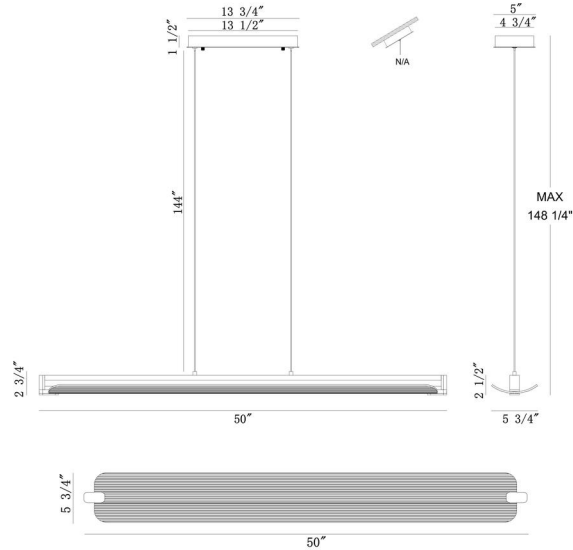

JOB NAME:

DATE:

TYPE:

COMMENTS:

LIGHT INFORMATION

Light Type	Integrated LED
CRI	90
Delivered Lumens	743
Color Temperature	3000K
LED Lifespan (L70)	52000
Number of Lights	1
Light Direction	Multi
Dimming Method	Triac/Elv
Current Type	DC
Input Voltage	120-277
Total Wattage	28

DIMENSIONS & WEIGHT

Length (In)	50
Width (In)	5.75
Height (In)	2.75
Weight (Lbs)	11.2

INSTALLATION

Mounting Type	J-Box
Rating	Dry
Hanging Support Type	Aircraft Cable

PRODUCT FINISH

Matte Black

SHADE FINISH

Smoked Glass