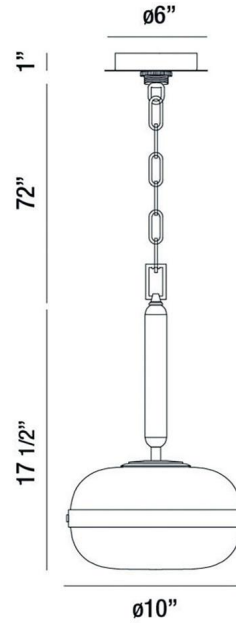

JOB NAME:

DATE:

TYPE:

COMMENTS:

LIGHT INFORMATION

Light Type	Bulb
Bulb Socket	E26
Bulb Shape	T14
Light Direction	Ambient
Dimming Method	Triac/Elv
Current Type	AC
Input Voltage	120
Total Wattage	60

DIMENSIONS & WEIGHT

Height (In)	20
Min Height (In)	24.5
Max Height (In)	93.5
Diameter (In)	13.75
Weight (Lbs)	6.06

PRODUCT FINISH

Antique Brass

CERTIFICATIONS & COMPLIANCE

INSTALLATION

Mounting Type	J-Box
Rating	Dry
Hanging Support Type	Chain