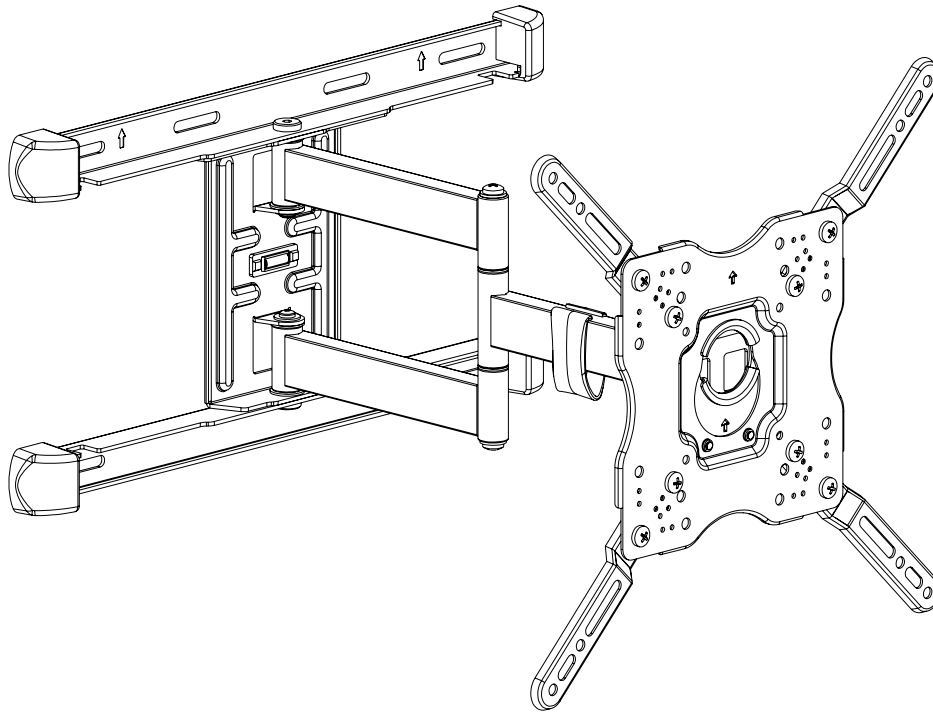

Furrion Universal Outdoor Full Motion Mount

Take your viewing experience to the next level.

Specially designed for outdoor use, the full-motion capabilities allow you to swivel, extend or retract the TV for the perfect viewing angle from multiple seating locations. The frame is built for use with Furrion Aurora™ Outdoor TV of all sizes.

Heavy Duty: It has a weight capacity of 132 lbs (60 kg) to hold a wide range of televisions.

Adjustable Tilt: Tilting arms can be adjusted 3° up and 15° down for optimal viewing angle in multiple directions.

Main Features

WEIGHT CAPACITY

STRENGTH TESTED

WEATHERPROOF

SCREW KIT INCLUDED

Certification

Specifications

Max loading(lbs/kg)	132.2 lbs / 60kg
Tilt angle	3°up / 15°down
Swivel angle	+/- 90°
Level adjustment	+/- 5°
Distance from wall	2.5" to 19.8" / 65 to 505mm
Cable management	√
Built-in horizontal meter (leveler)	√
VESA Support	From 100 x 100mm to 400 x 400mm