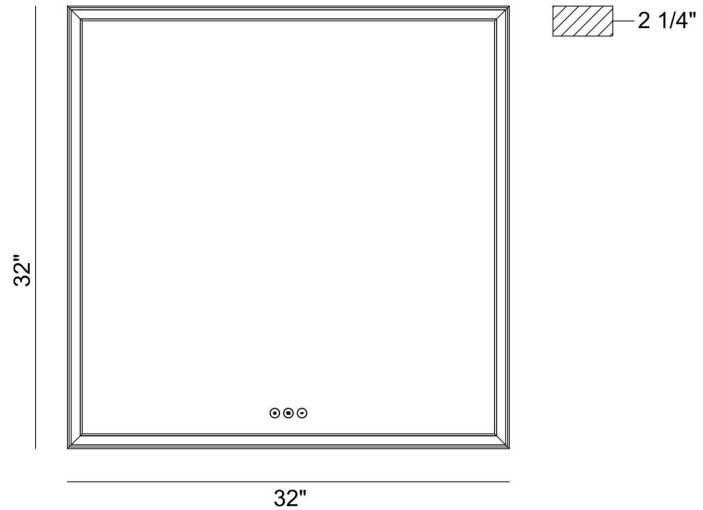

JOB NAME:

DATE:

TYPE:

COMMENTS:

LIGHT INFORMATION

Light Type	Integrated LED
CRI	90
Delivered Lumens	1974
Color Temperature	3000K-6500K
LED Lifespan (L70)	20000
Light Direction	Ambient
Dimming Method	Touch Switch
Current Type	DC
Input Voltage	120
Total Wattage	47

DIMENSIONS & WEIGHT

Width (In)	32
Height (In)	32
Ext (In)	2
Weight (Lbs)	25.02

INSTALLATION

Mounting Type	J-Box
Rating	Damp
Hanging Support Type	Z-Bar

PRODUCT FINISH

Anodized Silver

CERTIFICATIONS & COMPLIANCE