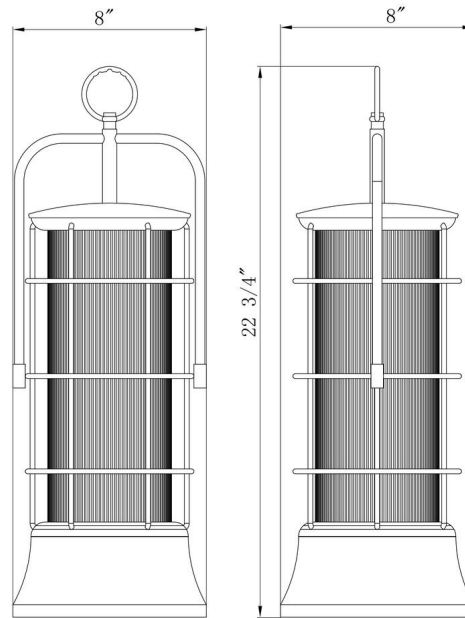

JOB NAME:

DATE:

TYPE:

COMMENTS:

LIGHT INFORMATION

Light Type	Bulb
Bulb Socket	E26
Bulb Shape	T10
Light Direction	Ambient
Dimming Method	Triac/Elv
Current Type	AC
Input Voltage	120
Total Wattage	60

DIMENSIONS & WEIGHT

Height (In)	22.75
Min Height (In)	26.75
Max Height (In)	95.75
Diameter (In)	8
Weight (Lbs)	6.61

INSTALLATION

Mounting Type	J-Box
Rating	Wet
Hanging Support Type	Chain

PRODUCT FINISH

Gold-Black Mix

SHADE FINISH