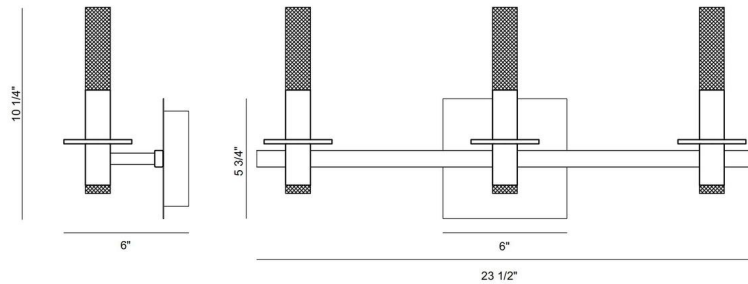

JOB NAME:

DATE:

TYPE:

COMMENTS:

LIGHT INFORMATION

Light Type	Integrated LED
CRI	90
Delivered Lumens	776
Color Temperature	3000K
LED Lifespan (L70)	20000
Number of Lights	6
Light Direction	Up & Down
Dimming Method	Triac/Elv
Current Type	DC
Input Voltage	120
Total Wattage	22

DIMENSIONS & WEIGHT

Length (In)	23.5
Height (In)	10.25
Ext (In)	6
Weight (Lbs)	3.75

INSTALLATION

Mounting Type	J-Box
Rating	Damp
Hanging Support Type	J-Box

PRODUCT FINISH

Polished Nickel

SHADE FINISH

Cylinder White Acrylic