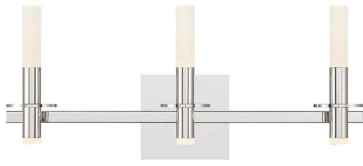

JOB NAME:

DATE:

TYPE:

COMMENTS:

LIGHT INFORMATION

Light Type	Integrated LED
CRI	90
Delivered Lumens	776
Color Temperature	3000K
LED Lifespan (L70)	20000
Number of Lights	6
Light Direction	Up & Down
Dimming Method	Triac/Elv
Current Type	DC
Input Voltage	120
Total Wattage	22

DIMENSIONS & WEIGHT

Length (In)	23.5
Height (In)	10.25
Ext (In)	6
Weight (Lbs)	3.75

INSTALLATION

Mounting Type	J-Box
Rating	Damp
Hanging Support Type	J-Box

PRODUCT FINISH

Polished Nickel

SHADE FINISH

Cylinder White Acrylic