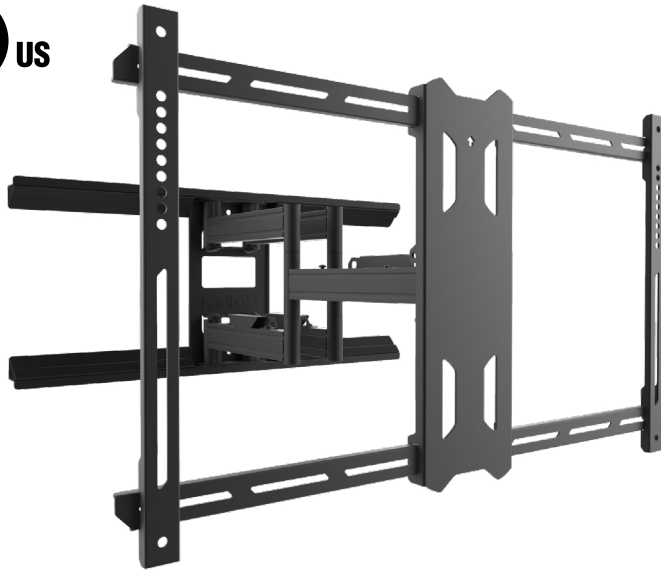

RCAD380

Dual Stud Articulating TV Mount

kanto 
INSTALLER SERIES

NO ONLINE SALES

UP TO 125 LB

42"–83"

700 x 400

2" PROFILE
24" EXTENSION

+15° TO -3° TILT

16" OR 24"
STUD SUPPORT

LOW PROFILE DESIGN

With a unique tilt head designed to nestle within the frame, RCAD380 articulating TV mount lets your customers push their TV within 2" of the wall.

PLENTIFUL EXTENSION

Even with its low-profile design, RCAD380 can extend almost 24" from the wall, giving you plenty of room to work behind the TV and allow your customer to position their TV wherever they'd like.

FULLY ADJUSTABLE

RCAD380 full motion mount can be tilted forward 15° or backward 3° and swivel up to 85° in either direction. Post-installation horizontal leveling lets you dial in your clients' TV perfectly.