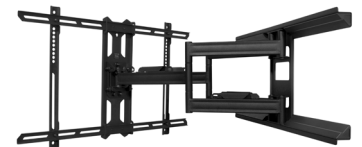

+15° TO -3° TILT

16" OR 24"
STUD SUPPORT

LOW PROFILE DESIGN

With a unique tilt head designed to nestle within the frame, RCAD380 articulating TV mount lets your customers push their TV within 2" of the wall.

PLENTIFUL EXTENSION

Even with its low-profile design, RCAD380 can extend almost 24" from the wall, giving you plenty of room to work behind the TV and allow your customer to position their TV wherever they'd like.

FULLY ADJUSTABLE

RCAD380 full motion mount can be tilted forward 15° or backward 3° and swivel up to 85° in either direction. Post-installation horizontal leveling lets you dial in your clients' TV perfectly.

- Fits most TVs from 42" to 83"
- Supports TVs up to 125 lb (57 kg)
- Accommodates VESA sizes from 100x100 to 700x400
- Accessible tilt mechanism provides a +15° to -3° viewing angle
- 85° of swivel in either direction, depending on screen size
- Sits 2" (5 cm) from the wall and extends up to 24" (61 cm) from the wall
- Integrated all-metal cable management
- Adjustable horizontal leveling
- 27" (68.5 cm) dual stud wall plate accommodates up to 24" stud spacing
- Solid steel construction with durable powder coated finish
- Includes manual and all mounting hardware for wood stud and concrete installation
- UL listed
- Ten year warranty
- Shipping box weight: 27.1 lb (12.3 kg)
- Shipping Box Dimensions: 29" x 12.8" x 3.9" (73.7 x 32.6 x 10.9 cm)
- Product Weight: 24 lb (10.9 kg)
- UPC: 800152721163