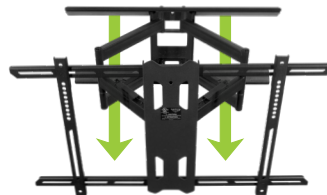

+15° TO -3° TILT

16" OR 24"
STUD SUPPORT

LOW PROFILE DESIGN

With a unique tilt head designed to nestle within the frame, RCAD380 articulating TV mount lets your customers push their TV within 2" of the wall.

PLENTIFUL EXTENSION

Even with its low-profile design, RCAD380 can extend almost 24" from the wall, giving you plenty of room to work behind the TV and allow your customer to position their TV wherever they'd like.

FULLY ADJUSTABLE

RCAD380 full motion mount can be tilted forward 15° or backward 3° and swivel up to 85° in either direction. Post-installation horizontal leveling lets you dial in your clients' TV perfectly.

- Fits most TVs from 42" to 83"
- Supports TVs up to 125 lb (57 kg)
- Accommodates VESA sizes from 100x100 to 700x400
- Accessible tilt mechanism provides a +15° to -3° viewing angle
- 85° of swivel in either direction, depending on screen size
- Sits 2" (5 cm) from the wall and extends up to 24" (61 cm) from the wall
- Integrated all-metal cable management
- Adjustable horizontal leveling
- 27" (68.5 cm) dual stud wall plate accommodates up to 24" stud spacing
- Solid steel construction with durable powder coated finish
- Includes manual and all mounting hardware for wood stud and concrete installation
- UL listed
- Ten year warranty
- Shipping box weight: 27.1 lb (12.3 kg)
- Shipping Box Dimensions: 29" x 12.8" x 3.9" (73.7 x 32.6 x 10.9 cm)
- Product Weight: 24 lb (10.9 kg)
- UPC: 800152721163