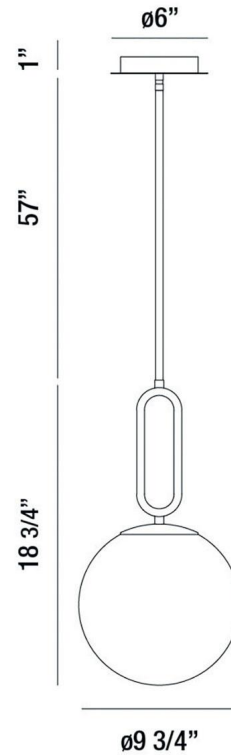

JOB NAME:

DATE:

TYPE:

COMMENTS:

LIGHT INFORMATION

Light Type	Bulb
Bulb Socket	E26
Bulb Shape	A19
Light Direction	Ambient
Dimming Method	Triac/Elv
Current Type	AC
Input Voltage	120
Total Wattage	60

DIMENSIONS & WEIGHT

Height (In)	18.75
Min Height (In)	23.25
Max Height (In)	77.25
Diameter (In)	9.75
Weight (Lbs)	3.68

INSTALLATION

Mounting Type	J-Box
Rating	Dry
Hanging Support Type	Rod

PRODUCT FINISH

Matte Black

SHADE FINISH