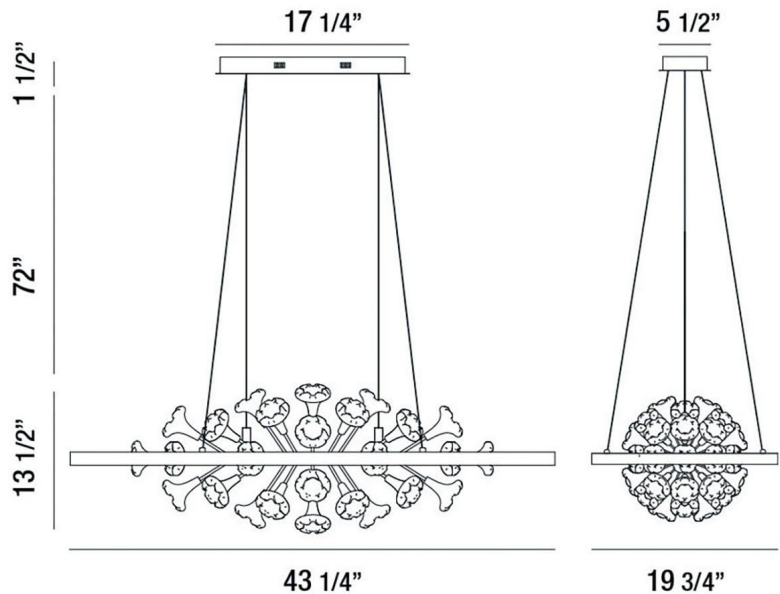

## LIGHT INFORMATION

Light Type	Integrated LED
CRI	90
Delivered Lumens	1465
Color Temperature	3000K
LED Lifespan (L70)	20000
Light Direction	Ambient
Dimming Method	Triac/Elv
Current Type	DC
Input Voltage	120
Total Wattage	40

## DIMENSIONS & WEIGHT

Length (In)	43.25
Width (In)	19.75
Height (In)	13.5
Min Height (In)	35
Max Height (In)	87
Weight (Lbs)	9.92