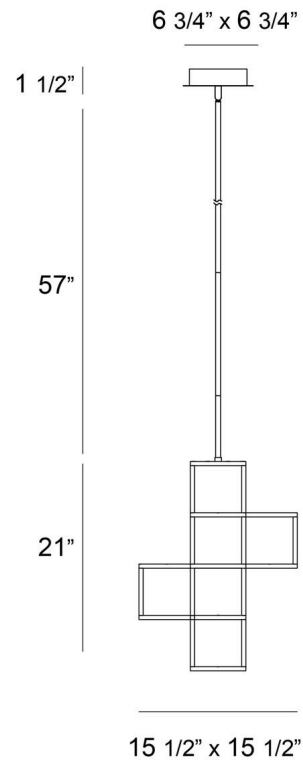

JOB NAME:

DATE:

TYPE:

COMMENTS:

LIGHT INFORMATION

Light Type	Integrated LED
CRI	90
Delivered Lumens	960
Color Temperature	3000K
LED Lifespan (L70)	20000
Number of Lights	5
Light Direction	Ambient
Dimming Method	Triac/Elv
Current Type	DC
Input Voltage	120
Total Wattage	26

DIMENSIONS & WEIGHT

Length (In)	15.5
Width (In)	15.5
Height (In)	21
Min Height (In)	25.5
Max Height (In)	79.5
Weight (Lbs)	12.78

PRODUCT FINISH

Matte Gold

CERTIFICATIONS & COMPLIANCE

INSTALLATION

Mounting Type	J-Box
Rating	Dry
Hanging Support Type	Rod