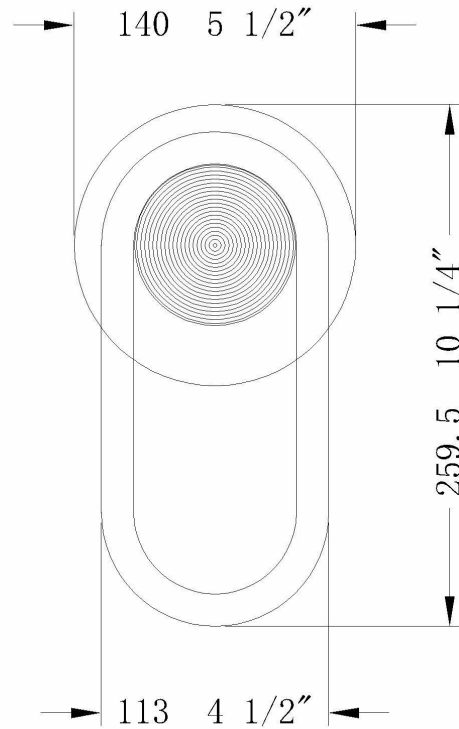

## LIGHT INFORMATION

Light Type	Integrated LED
CRI	90
Delivered Lumens	577
Color Temperature	3000K
LED Lifespan (L70)	52000
Light Direction	Ambient
Dimming Method	Triac/Elv
Current Type	DC
Input Voltage	120-277
Total Wattage	14

## DIMENSIONS & WEIGHT

Width (In)	5.5
Height (In)	10.25
Ext (In)	3.63
Weight (Lbs)	2.36