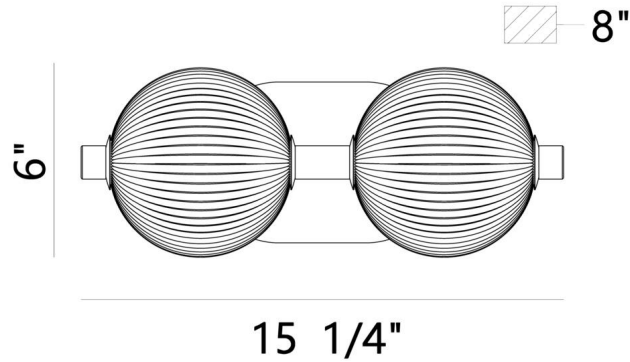

JOB NAME:

DATE:

TYPE:

COMMENTS:

LIGHT INFORMATION

Light Type	Integrated LED
CRI	90
Delivered Lumens	1361
Color Temperature	3000K
LED Lifespan (L70)	20000
Number of Lights	2
Light Direction	Ambient
Dimming Method	Triac/Elv
Current Type	DC
Input Voltage	120
Total Wattage	18

DIMENSIONS & WEIGHT

Length (In)	15
Height (In)	5.25
Ext (In)	8
Weight (Lbs)	3.97

INSTALLATION

Mounting Type	J-Box
Rating	Damp
Hanging Support Type	J-Box

PRODUCT FINISH

Gold

SHADE FINISH

Ribbed Globe White Glass