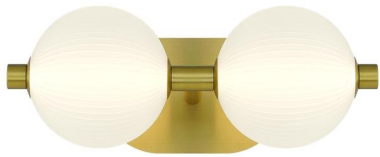

JOB NAME:

DATE:

TYPE:

COMMENTS:

LIGHT INFORMATION

Light Type	Integrated LED
CRI	90
Delivered Lumens	1361
Color Temperature	3000K
LED Lifespan (L70)	20000
Number of Lights	2
Light Direction	Ambient
Dimming Method	Triac/Elv
Current Type	DC
Input Voltage	120
Total Wattage	18

DIMENSIONS & WEIGHT

Length (In)	15
Height (In)	5.25
Ext (In)	8
Weight (Lbs)	3.97

INSTALLATION

Mounting Type	J-Box
Rating	Damp
Hanging Support Type	J-Box

PRODUCT FINISH

Gold

SHADE FINISH

Ribbed Globe White Glass