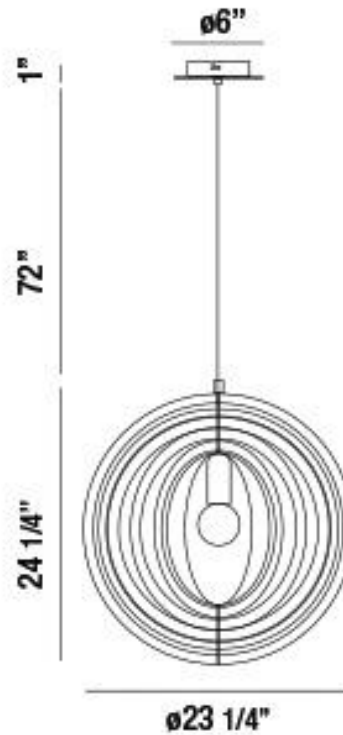

JOB NAME:

DATE:

TYPE:

COMMENTS:

LIGHT INFORMATION

Light Type	Bulb
Bulb Socket	E26
Bulb Shape	A19
Light Direction	Ambient
Dimming Method	Triac/Elv
Current Type	AC
Input Voltage	120
Total Wattage	60

DIMENSIONS & WEIGHT

Height (In)	24.25
Min Height (In)	40.25
Max Height (In)	97.25
Diameter (In)	23.25
Weight (Lbs)	4.85

INSTALLATION

Mounting Type	J-Box
Rating	Dry
Hanging Support Type	Wire

PRODUCT FINISH

Wood

SHADE FINISH

Globe Wood