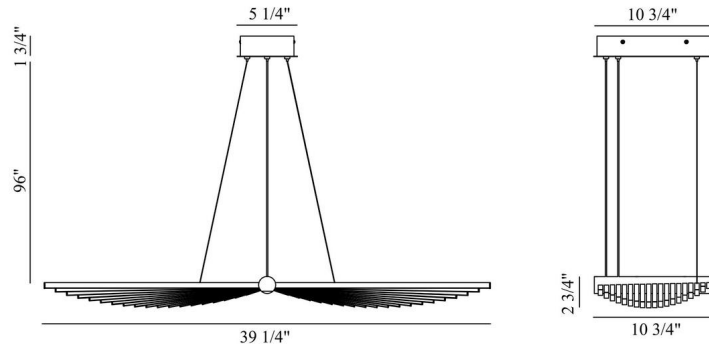

### LIGHT INFORMATION

Light Type	Integrated LED
CRI	90
Delivered Lumens	1192
Color Temperature	3000K
LED Lifespan (L70)	20000
Light Direction	Down
Dimming Method	Triac/Elv
Current Type	DC
Input Voltage	120
Total Wattage	57

### DIMENSIONS & WEIGHT

Length (In)	39.25
Width (In)	10.75
Height (In)	2.75
Min Height (In)	24.5
Max Height (In)	100.5
Weight (Lbs)	8.57