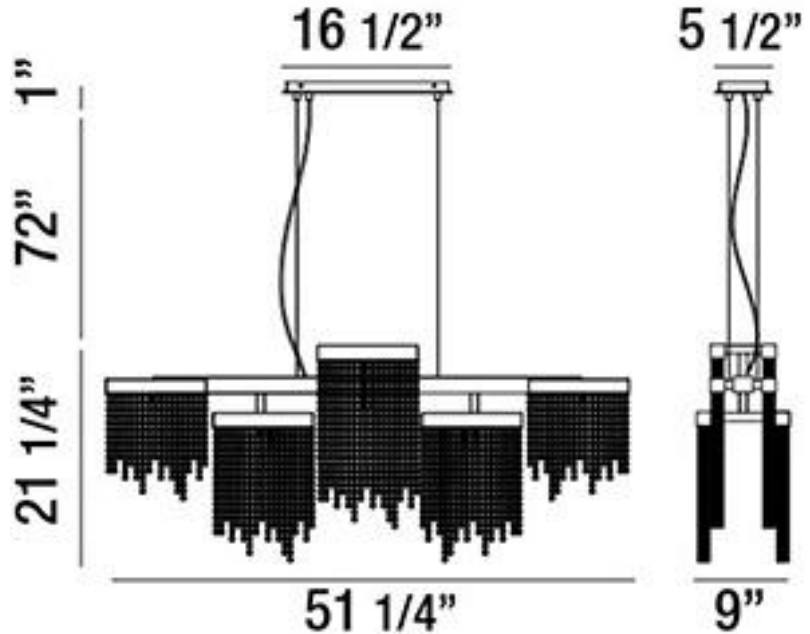

JOB NAME:

DATE:

TYPE:

COMMENTS:

LIGHT INFORMATION

Light Type	Integrated LED
CRI	80
Delivered Lumens	2905
Color Temperature	3000K
LED Lifespan (L70)	20000
Number of Lights	10
Light Direction	Down
Dimming Method	Triac/Elv
Current Type	AC
Input Voltage	120
Total Wattage	100

DIMENSIONS & WEIGHT

Length (In)	51.25
Width (In)	9
Height (In)	21.25
Min Height (In)	42.25
Max Height (In)	94.25
Weight (Lbs)	36.52

PRODUCT FINISH

Chrome

CERTIFICATIONS & COMPLIANCE

INSTALLATION

Mounting Type	J-Box
Rating	Dry
Hanging Support Type	Aircraft Cable