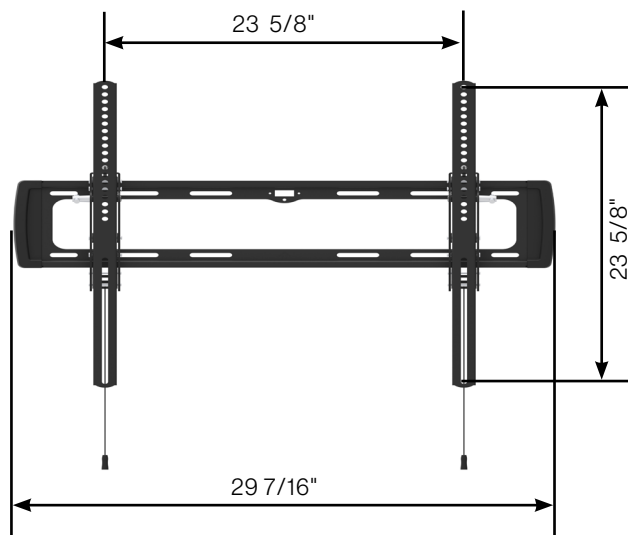

# Aurora® Universal Outdoor TV (Up to 75") Fixed Tilt Mount

## Specifications

Max Loading	184 lbs (84 kg)
Tilt Range	6° up / 7° down
Swivel Angle	0°
Level Adjustment	0°
Distance from Wall	2.4" (6.09 mm)
Built-in Horizontal Meter (Leveler)	N/A
VESA Support	From 100 x 100 mm to 600 x 600 mm

## Dimensions and Weight

Product Size (WxHxD)	31.8" x 8.82 x 3.54" (808*224*990 mm)
Net Weight (lbs/kg)	7.04 lbs / 3.2 kg

## Packaging Information

Packaging Type	Color Gift Box
Quantity Per Box	1 pc
Individual Packaging Dimensions (WxHxD)	31.81 x 8.82 x 3.54" (808*224*990 mm)
Gross Weight (lbs/kg)	9.24 lbs / 4.2 kg
Units per Carton	4 pcs
Master Carton Dimensions (WxHxD)	32.6