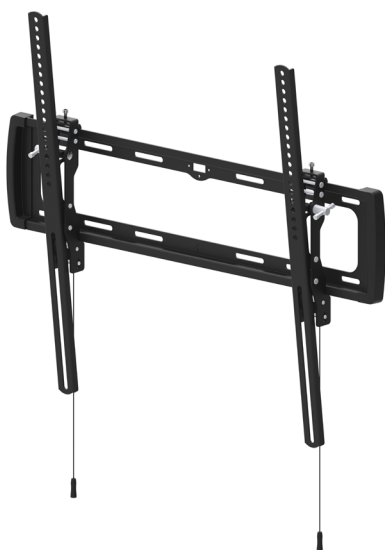

# Aurora® Universal Outdoor TV (Up to 75") Fixed Tilt Mount

## Specifications

Max Loading	184 lbs (84 kg)
Tilt Range	6° up / 7° down
Swivel Angle	0°
Level Adjustment	0°
Distance from Wall	2.4" (6.09 mm)
Built-in Horizontal Meter (Leveler)	N/A
VESA Support	From 100 x 100 mm to 600 x 600 mm

## Dimensions and Weight

Product Size (WxHxD)	31.8" x 8.82 x 3.54" (808*224*990 mm)
Net Weight (lbs/kg)	7.04 lbs / 3.2 kg