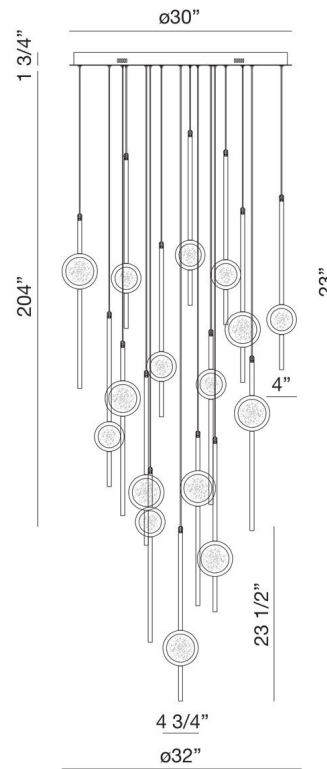

## LIGHT INFORMATION

Light Type	Integrated LED
CRI	90
Delivered Lumens	3800
Color Temperature	3500K
LED Lifespan (L70)	20000
Number of Lights	16
Light Direction	Ambient
Dimming Method	Triac/Elv
Current Type	DC
Input Voltage	120
Total Wattage	90

## DIMENSIONS & WEIGHT

Height (In)	23.5
Min Height (In)	45
Max Height (In)	229
Diameter (In)	32
Weight (Lbs)	77.8