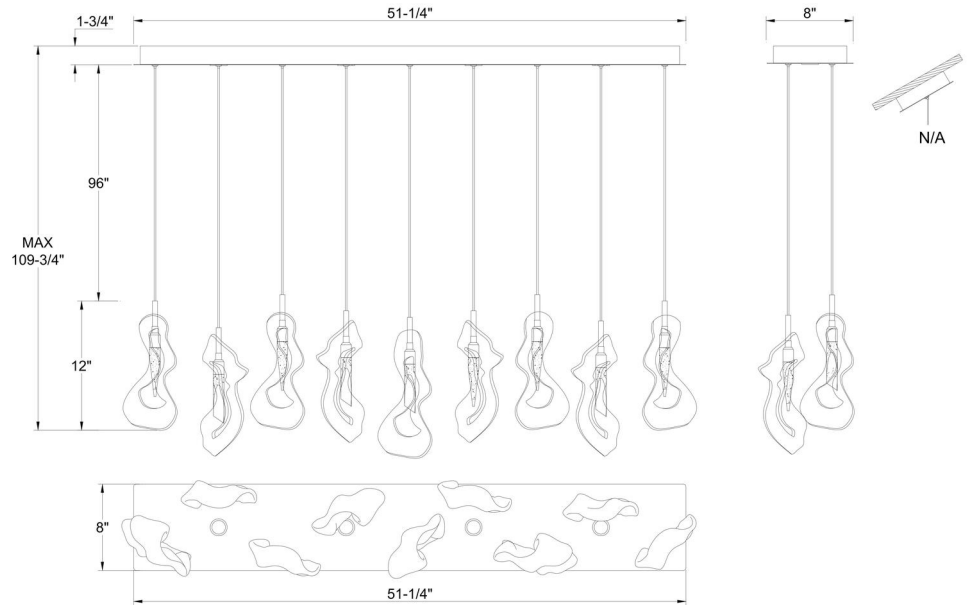

JOB NAME:

DATE:

TYPE:

COMMENTS:

LIGHT INFORMATION

Light Type	Integrated LED
CRI	90
Delivered Lumens	1937
Color Temperature	3000K
LED Lifespan (L70)	52000
Number of Lights	13
Light Direction	Ambient
Dimming Method	Triac/Elv
Current Type	DC
Input Voltage	120
Total Wattage	35

DIMENSIONS & WEIGHT

Length (In)	51
Width (In)	8
Height (In)	12
Min Height (In)	33.5
Max Height (In)	109.5
Weight (Lbs)	38.13

PRODUCT FINISH

Gold

SHADE FINISH

Mixed Glass

CERTIFICATIONS & COMPLIANCE

INSTALLATION

Mounting Type	J-Box
Rating	Dry
Hanging Support Type	Wire