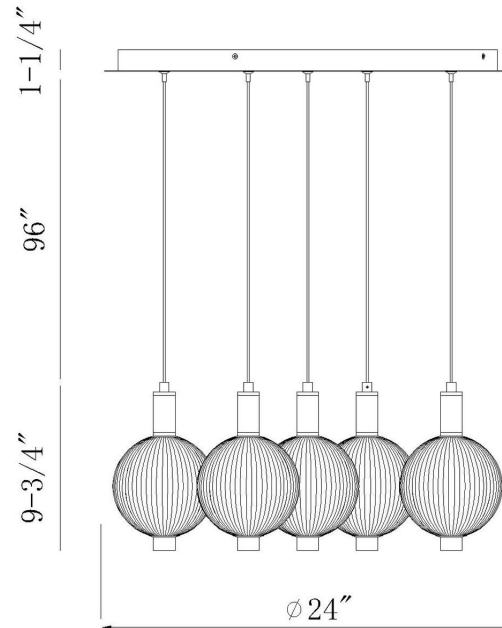

JOB NAME:

DATE:

TYPE:

COMMENTS:

LIGHT INFORMATION

Light Type	Integrated LED
CRI	90
Delivered Lumens	3655
Color Temperature	3000K
LED Lifespan (L70)	20000
Number of Lights	5
Light Direction	Ambient
Dimming Method	Triac/Elv
Current Type	DC
Input Voltage	120
Total Wattage	54.6

DIMENSIONS & WEIGHT

Height (In)	10
Min Height (In)	26.25
Max Height (In)	107.25
Diameter (In)	24
Weight (Lbs)	24.02

INSTALLATION

Mounting Type	J-Box
Rating	Dry
Hanging Support Type	Aircraft Cable

PRODUCT FINISH