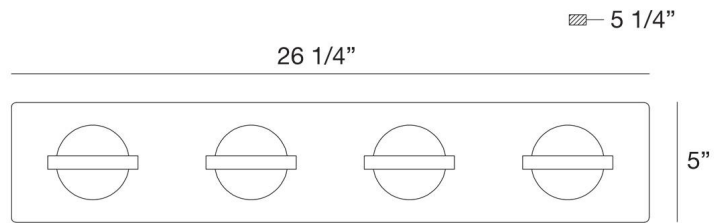

JOB NAME:

DATE:

TYPE:

COMMENTS:

LIGHT INFORMATION

Light Type	Integrated LED
CRI	90
Delivered Lumens	800
Color Temperature	3000K
LED Lifespan (L70)	20000
Number of Lights	4
Light Direction	Ambient
Dimming Method	Triac/Elv
Current Type	DC
Input Voltage	120
Total Wattage	20

DIMENSIONS & WEIGHT

Length (In)	26.25
Height (In)	5
Ext (In)	5.25
Weight (Lbs)	8.79

INSTALLATION

Mounting Type	J-Box
Rating	Damp
Hanging Support Type	J-Box

PRODUCT FINISH

Chrome

SHADE FINISH

Globe Clear Glass