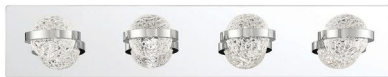

JOB NAME:

DATE:

TYPE:

COMMENTS:

LIGHT INFORMATION

Light Type	Integrated LED
CRI	90
Delivered Lumens	800
Color Temperature	3000K
LED Lifespan (L70)	20000
Number of Lights	4
Light Direction	Ambient
Dimming Method	Triac/Elv
Current Type	DC
Input Voltage	120
Total Wattage	20

DIMENSIONS & WEIGHT

Length (In)	26.25
Height (In)	5
Ext (In)	5.25
Weight (Lbs)	8.79

INSTALLATION

Mounting Type	J-Box
Rating	Damp
Hanging Support Type	J-Box

PRODUCT FINISH

Chrome

SHADE FINISH

Globe Clear Glass