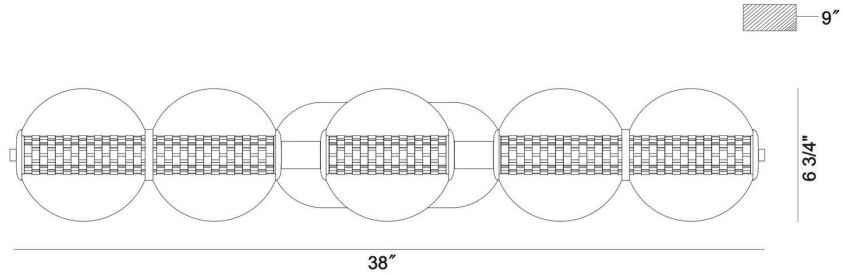

JOB NAME:

DATE:

TYPE:

COMMENTS:

LIGHT INFORMATION

Light Type	Integrated LED
CRI	90
Delivered Lumens	2511
Color Temperature	3000K
LED Lifespan (L70)	52000
Light Direction	Ambient
Dimming Method	Triac/Elv
Current Type	DC
Input Voltage	120
Total Wattage	25

DIMENSIONS & WEIGHT

Length (In)	38
Height (In)	6.75
Ext (In)	9
Weight (Lbs)	9.04

INSTALLATION

Mounting Type	J-Box
Rating	Damp
Hanging Support Type	J-Box

PRODUCT FINISH

Chrome

SHADE FINISH

Globe Clear Glass