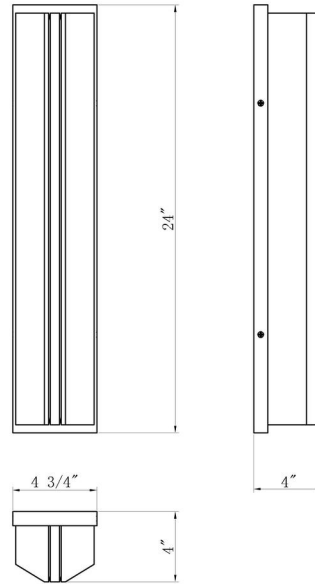

JOB NAME:

DATE:

TYPE:

COMMENTS:

EF-LD-LANGFRED-49025

LIGHT INFORMATION

Light Type	Integrated LED
CRI	90
Delivered Lumens	745
Color Temperature	3000K
LED Lifespan (L70)	52000
Light Direction	Ambient
Dimming Method	Triac/Elv
Current Type	AC
Input Voltage	120
Total Wattage	22

DIMENSIONS & WEIGHT

Width (In)	4.75
Height (In)	24
Ext (In)	3.9
Weight (Lbs)	17.63

INSTALLATION

Mounting Type	J-Box
Rating	Wet
Hanging Support Type	J-Box

PRODUCT FINISH

Matte Black

SHADE FINISH

Clear Glass

CERTIFICATIONS & COMPLIANCE