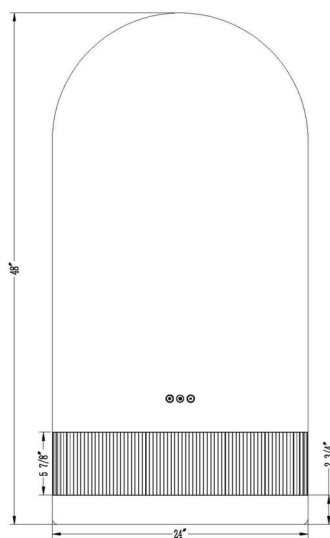

JOB NAME:

DATE:

TYPE:

COMMENTS:

FRONT VIEW

RIGHT SIDE

REAR VIEW

LIGHT INFORMATION

DIMENSIONS & WEIGHT

Width (In)	24
Height (In)	48
Min Height (In)	48
Max Height (In)	48
Ext (In)	5.5
Weight (Lbs)	33.22

INSTALLATION

Mounting Type	J-Box
Rating	Damp
Hanging Support Type	Z-Bar

PRODUCT FINISH

Onyx White

PRODUCT FEATURES

Built-in USB-A and USB-C charging ports (*Input voltage range: 120-240V)

CERTIFICATIONS & COMPLIANCE