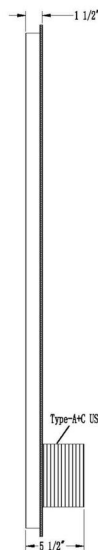

JOB NAME:

DATE:

TYPE:

COMMENTS:

FRONT VIEW

RIGHT SIDE

REAR VIEW

LIGHT INFORMATION

Light Type	Integrated LED
CRI	90
Delivered Lumens	1516
Color Temperature	3000K-6400K
LED Lifespan (L70)	50000
Number of Lights	1
Light Direction	Ambient
Dimming Method	Touch Switch
Current Type	DC
Input Voltage	120-277
Total Wattage	40

DIMENSIONS & WEIGHT

Width (In)	24
Height (In)	48
Min Height (In)	48
Max Height (In)	48
Ext (In)	5.5
Weight (Lbs)	33.22

INSTALLATION

Mounting Type	J-Box
Rating	Damp
Hanging Support Type	Z-Bar

PRODUCT FINISH

Onyx White

PRODUCT FEATURES

Built-in USB-A and USB-C charging ports (*Input voltage range: 120-240V)

CERTIFICATIONS & COMPLIANCE