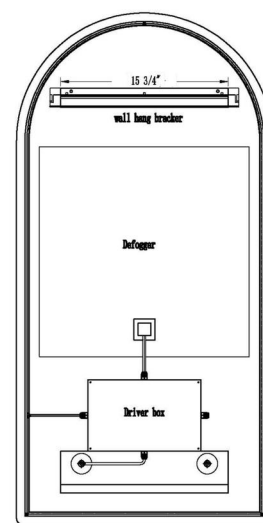

JOB NAME:

DATE:

TYPE:

COMMENTS:

FRONT VIEW

RIGHT SIDE

REAR VIEW

LIGHT INFORMATION

DIMENSIONS & WEIGHT

Width (In)	24
Height (In)	48
Min Height (In)	48
Max Height (In)	48
Ext (In)	5.5
Weight (Lbs)	33.22

INSTALLATION

Mounting Type	J-Box
Rating	Damp
Hanging Support Type	Z-Bar

PRODUCT FINISH