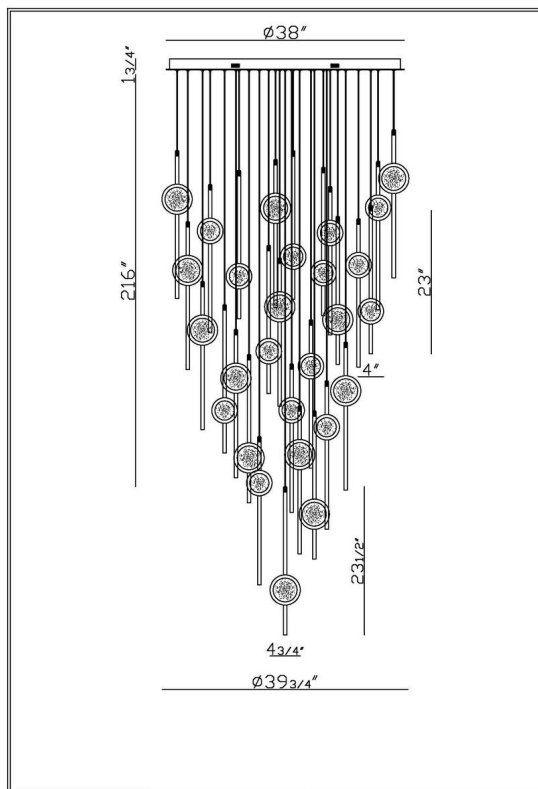

JOB NAME:

DATE:

TYPE:

COMMENTS:

LIGHT INFORMATION

Light Type	Integrated LED
CRI	90
Delivered Lumens	5300
Color Temperature	3500K
LED Lifespan (L70)	20000
Number of Lights	26
Light Direction	Ambient
Dimming Method	Triac/Elv
Current Type	DC
Input Voltage	120
Total Wattage	152

DIMENSIONS & WEIGHT

Height (In)	23.5
Min Height (In)	45
Max Height (In)	241
Diameter (In)	39.75
Weight (Lbs)	134

PRODUCT FINISH

Gold-Black Mix

INSTALLATION

Mounting Type	J-Box
Rating	Dry
Hanging Support Type	Wire