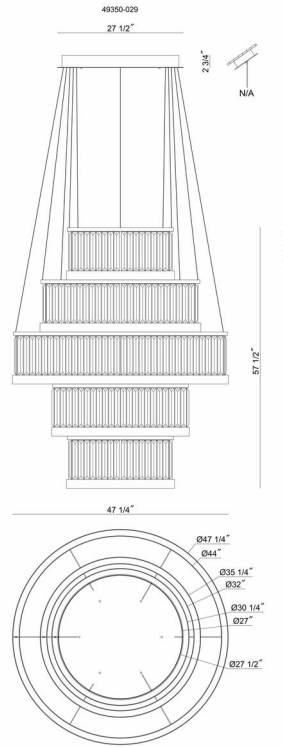

JOB NAME:

DATE:

TYPE:

COMMENTS:

LIGHT INFORMATION

Light Type	Integrated LED
CRI	90
Delivered Lumens	8660
Color Temperature	3000K
LED Lifespan (L70)	52000
Number of Lights	5
Light Direction	Ambient
Dimming Method	Triac/Elv
Current Type	DC
Input Voltage	120-277
Total Wattage	350

DIMENSIONS & WEIGHT

Height (In)	57.5
Diameter (In)	47.25
Weight (Lbs)	239.97

INSTALLATION

Mounting Type	J-Box
Rating	Dry
Hanging Support Type	Aircraft Cable

PRODUCT FINISH

Matte Black

SHADE FINISH

Clear Crystal