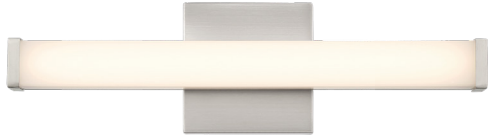

RONNING 18" SQUARE 5CCT COLOR SELECTABLE VANITY

2700K . 3000K . 3500K . 4000K . 5000K

OPTIONS AVAILABLE

ITEM NO.
47082-032
47082-049
47082-025

FINISH
BRUSH NICKEL
BLACK
CHROME

Brushed Nickel (BN)
 Chrome (CH)
 Black (BK)

PRODUCT DETAILS

No. : 47082-XXX
 Product Color : BRUSH NICKEL, BLACK OR CHROME
 Product Material : ALUMINUM
 Shade / Accent Colour : WHITE
 Shade / Accent Material : POLYCARBONATE
 Width x Height : 18" x 2"
 Ext : 2.5"
 Weight : 2.1lbs

LIGHT SOURCE DETAILS

Light Source Type : AC LED
 Input Voltage : 120V
 Total Wattage : 20W
 Delivered Lumens : UP to 1418lm
 Kelvin : 5CCT (27K, 30K, 35K, 40K, 50K)
 CRI : 90+
 Dimmable : TRIAC/ ELV

TECHNICAL DETAILS

Light Direction : 140°
 Canopy / Backplate Length : 5.00"
 Canopy / Backplate Height : 1.00"
 Canopy / Backplate Width : 5.00"
 Mounting : WALL
 Location : DAMP
 Approval :
 Warranty :

PROJECT INFORMATION