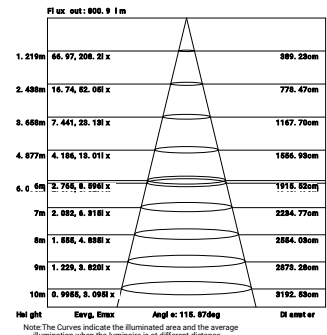

PRODUCT DETAILS

No. : 47082-XXX
 Product Color : BRUSH NICKEL, BLACK OR CHROME
 Product Material : ALUMINUM
 Shade / Accent Colour : WHITE
 Shade / Accent Material : POLYCARBONATE
 Width x Height : 18" x 2"
 Ext : 2.5"
 Weight : 2.1lbs

LIGHT SOURCE DETAILS

Light Source Type : AC LED
 Input Voltage : 120V
 Total Wattage : 20W
 Delivered Lumens : UP to 1418lm
 Kelvin : 5CCT (27K, 30K, 35K, 40K, 50K)
 CRI : 90+
 Dimmable : TRIAC/ ELV

TECHNICAL DETAILS

Light Direction : 140°
 Canopy / Backplate Length : 5.00"
 Canopy / Backplate Height : 1.00"
 Canopy / Backplate Width : 5.00"
 Mounting : WALL
 Location : DAMP
 Approval :
 Warranty :

PROJECT INFORMATION