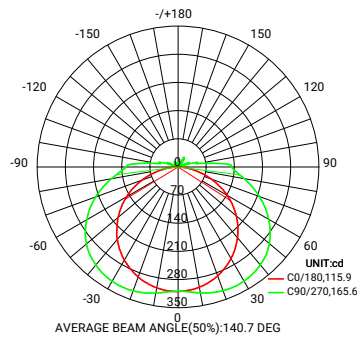

PRODUCT DETAILS

No. : 47082-XXX
 Product Color : BRUSH NICKEL, BLACK OR CHROME
 Product Material : ALUMINUM
 Shade / Accent Colour : WHITE
 Shade / Accent Material : POLYCARBONATE
 Width x Height : 18" x 2"
 Ext : 2.5"
 Weight : 2.1lbs

LIGHT SOURCE DETAILS

Light Source Type : AC LED
 Input Voltage : 120V
 Total Wattage : 20W
 Delivered Lumens : UP to 1418lm
 Kelvin : 5CCT (27K, 30K, 35K, 40K, 50K)
 CRI : 90+
 Dimmable : TRIAC/ ELV

TECHNICAL DETAILS

Light Direction : 140°
 Canopy / Backplate Length : 5.00"
 Canopy / Backplate Height : 1.00"
 Canopy / Backplate Width : 5.00"
 Mounting : WALL
 Location : DAMP
 Approval :
 Warranty :

PROJECT INFORMATION