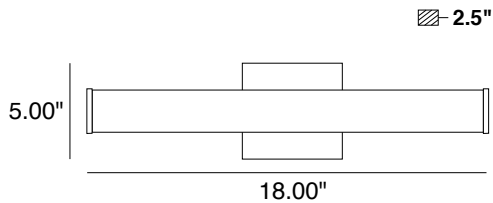

RONNING 18" SQUARE 5CCT COLOR SELECTABLE VANITY

2700K . 3000K . 3500K . 4000K . 5000K

OPTIONS AVAILABLE

ITEM NO.
47082-032
47082-049
47082-025

FINISH
BRUSH NICKEL
BLACK
CHROME

Brushed Nickel (BN)
 Chrome (CH)
 Black (BK)

PRODUCT DETAILS

No. : 47082-XXX
 Product Color : BRUSH NICKEL, BLACK OR CHROME
 Product Material : ALUMINUM
 Shade / Accent Colour : WHITE
 Shade / Accent Material : POLYCARBONATE
 Width x Height : 18" x 2"
 Ext : 2.5"
 Weight : 2.1lbs

LIGHT SOURCE DETAILS

Light Source Type : AC LED
 Input Voltage : 120V
 Total Wattage : 20W
 Delivered Lumens : UP to 1418lm
 Kelvin : 5CCT (27K, 30K, 35K, 40K, 50K)
 CRI : 90+
 Dimmable : TRIAC/ ELV

TECHNICAL DETAILS

Light Direction : 140°
 Canopy / Backplate Length : 5.00"
 Canopy / Backplate Height : 1.00"
 Canopy / Backplate Width : 5.00"
 Mounting : WALL
 Location : DAMP
 Approval :
 Warranty :

PROJECT INFORMATION